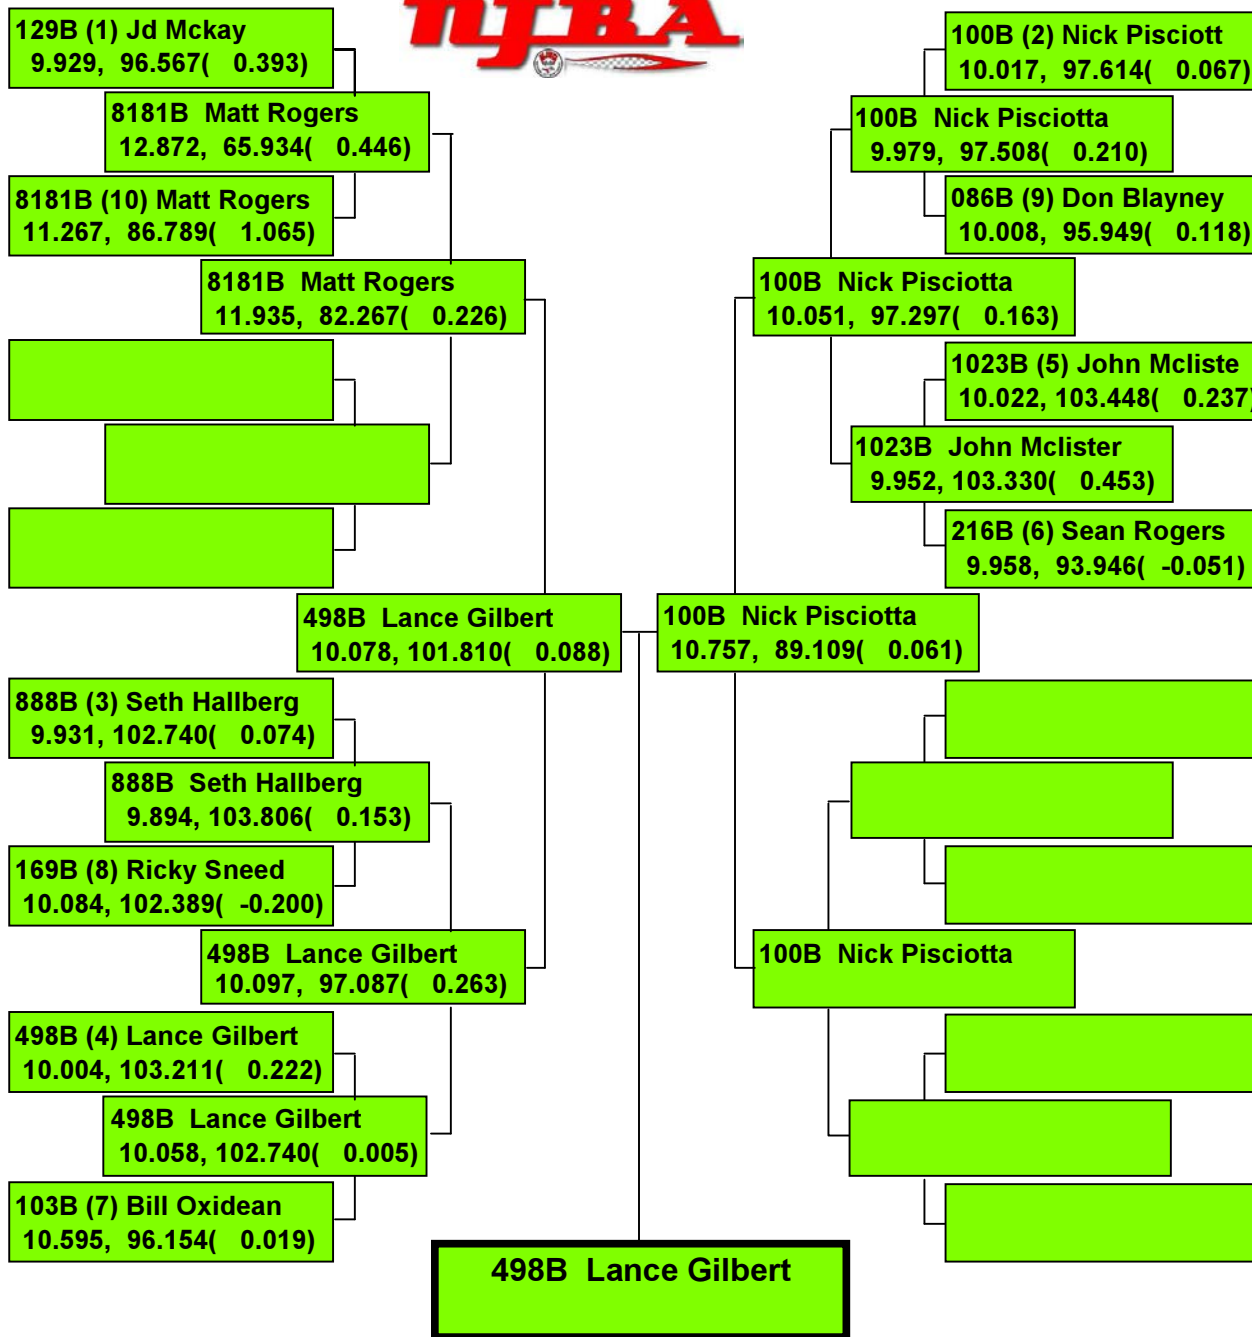

MAY MADNESS 2018

Precision Timing by www.DragTimeRacing.com

MAY MADNESS 2018

225B (1) Tara Scribner
11.016, 87.891(0.005)

BYE

225B Tara Scribner

Precision Timing by www.DragTimeRacing.com

Class: 11.00-11.99 - STOCK ELIMINATOR

Racers in Class:1

Printed: SUNDAY 05/20/18 17:13:08

MAY MADNESS 2018

Precision Timing by www.DragTimeRacing.com

MAY MADNESS 2018

Precision Timing by www.DragTimeRacing.com

MAY MADNESS 2018

Precision Timing by www.DragTimeRacing.com