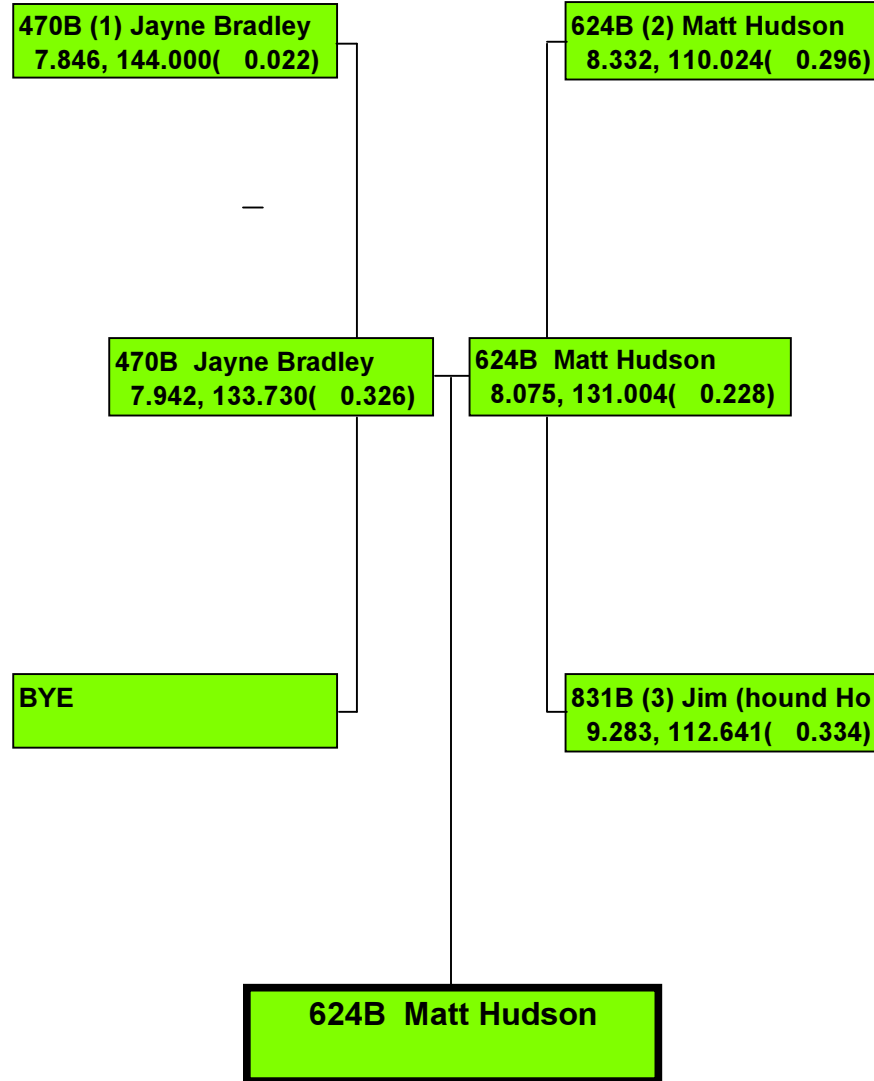

MAY MADNESS 2018

Precision Timing by www.DragTimeRacing.com

MAY MADNESS 2018

225B (1) Tara Scribner
11.016, 87.891(0.005)

BYE

225B Tara Scribner

Precision Timing by www.DragTimeRacing.com

Class: 11.00-11.99 - STOCK ELIMINATOR

Racers in Class:1

Printed: SUNDAY 05/20/18 17:13:08

MAY MADNESS 2018

Precision Timing by www.DragTimeRacing.com

MAY MADNESS 2018

Precision Timing by www.DragTimeRacing.com

MAY MADNESS 2018

Precision Timing by www.DragTimeRacing.com

MAY MADNESS 2018

806 (1) Jim Shelton
5.974, 117.962(0.322)

235O (2) Tom Riggs
24.736, 37.156(14.875)

806 Jim Shelton

Precision Timing by www.DragTimeRacing.com

Class: BGF - BLOWN GAS FLAT

Racers in Class:2

Printed: SUNDAY 05/20/18 17:13:08