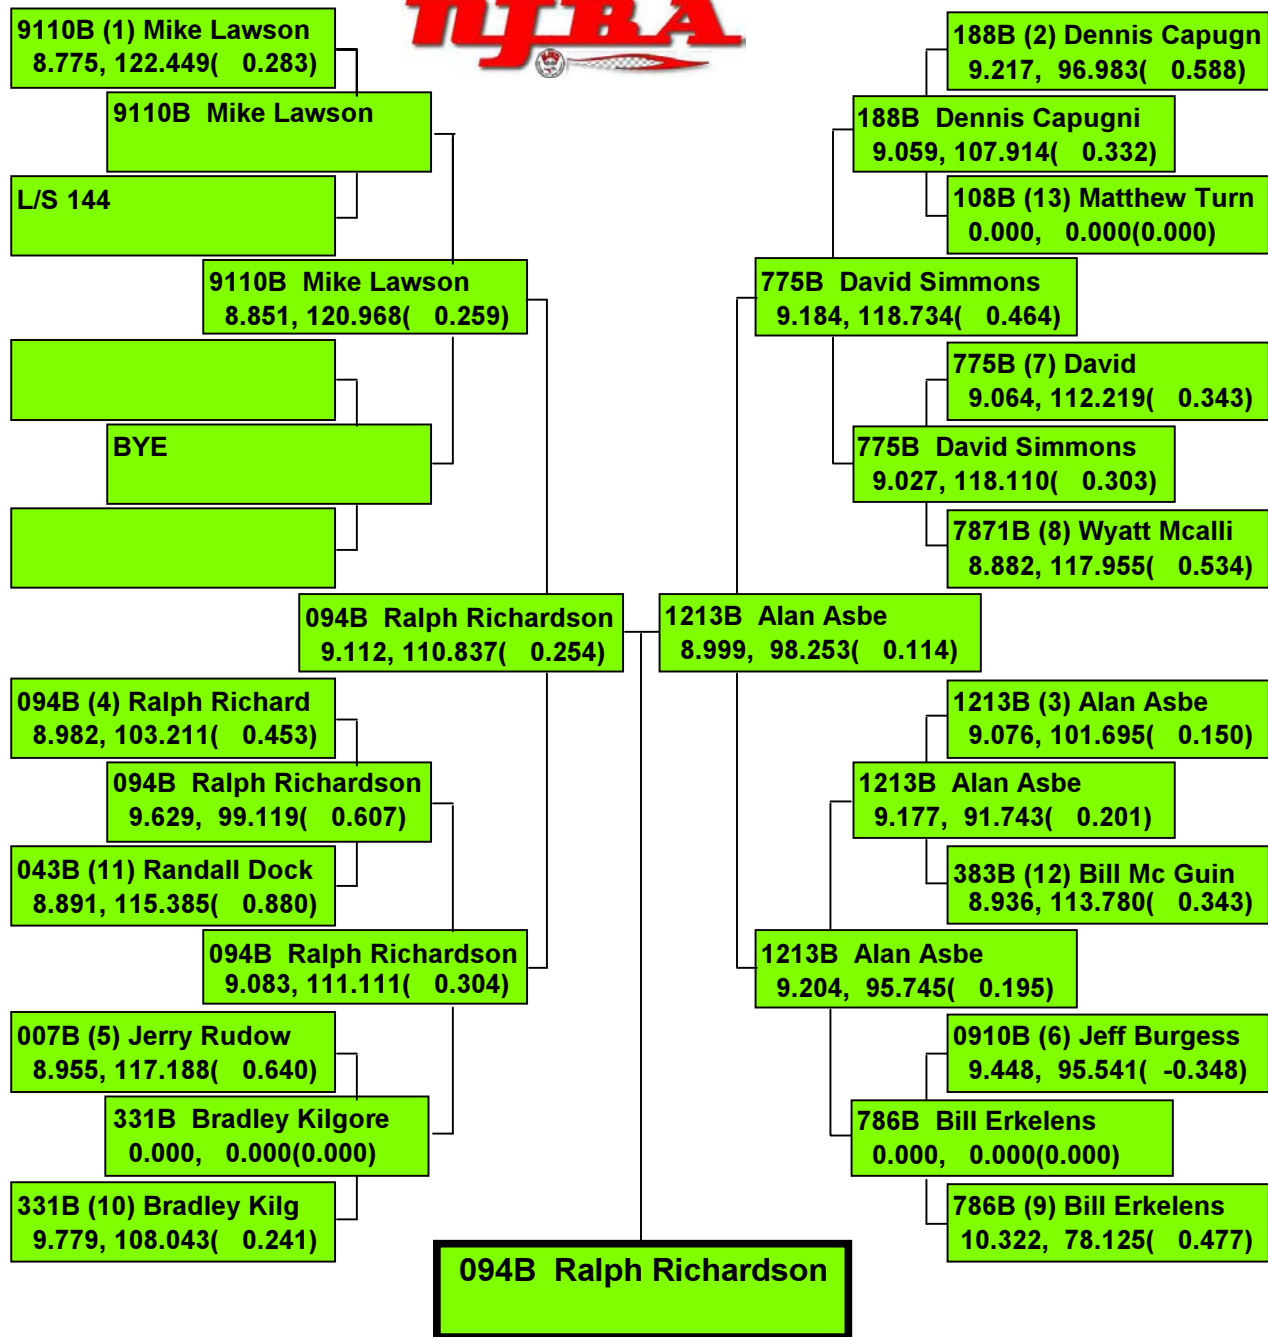

MAY MADNESS 2018

Precision Timing by www.DragTimeRacing.com

MAY MADNESS 2018

225B (1) Tara Scribner
11.016, 87.891(0.005)

BYE

225B Tara Scribner

Precision Timing by www.DragTimeRacing.com

Class: 11.00-11.99 - STOCK ELIMINATOR

Racers in Class:1

Printed: SUNDAY 05/20/18 17:13:08

MAY MADNESS 2018

Precision Timing by www.DragTimeRacing.com

MAY MADNESS 2018

Precision Timing by www.DragTimeRacing.com

MAY MADNESS 2018

Precision Timing by www.DragTimeRacing.com