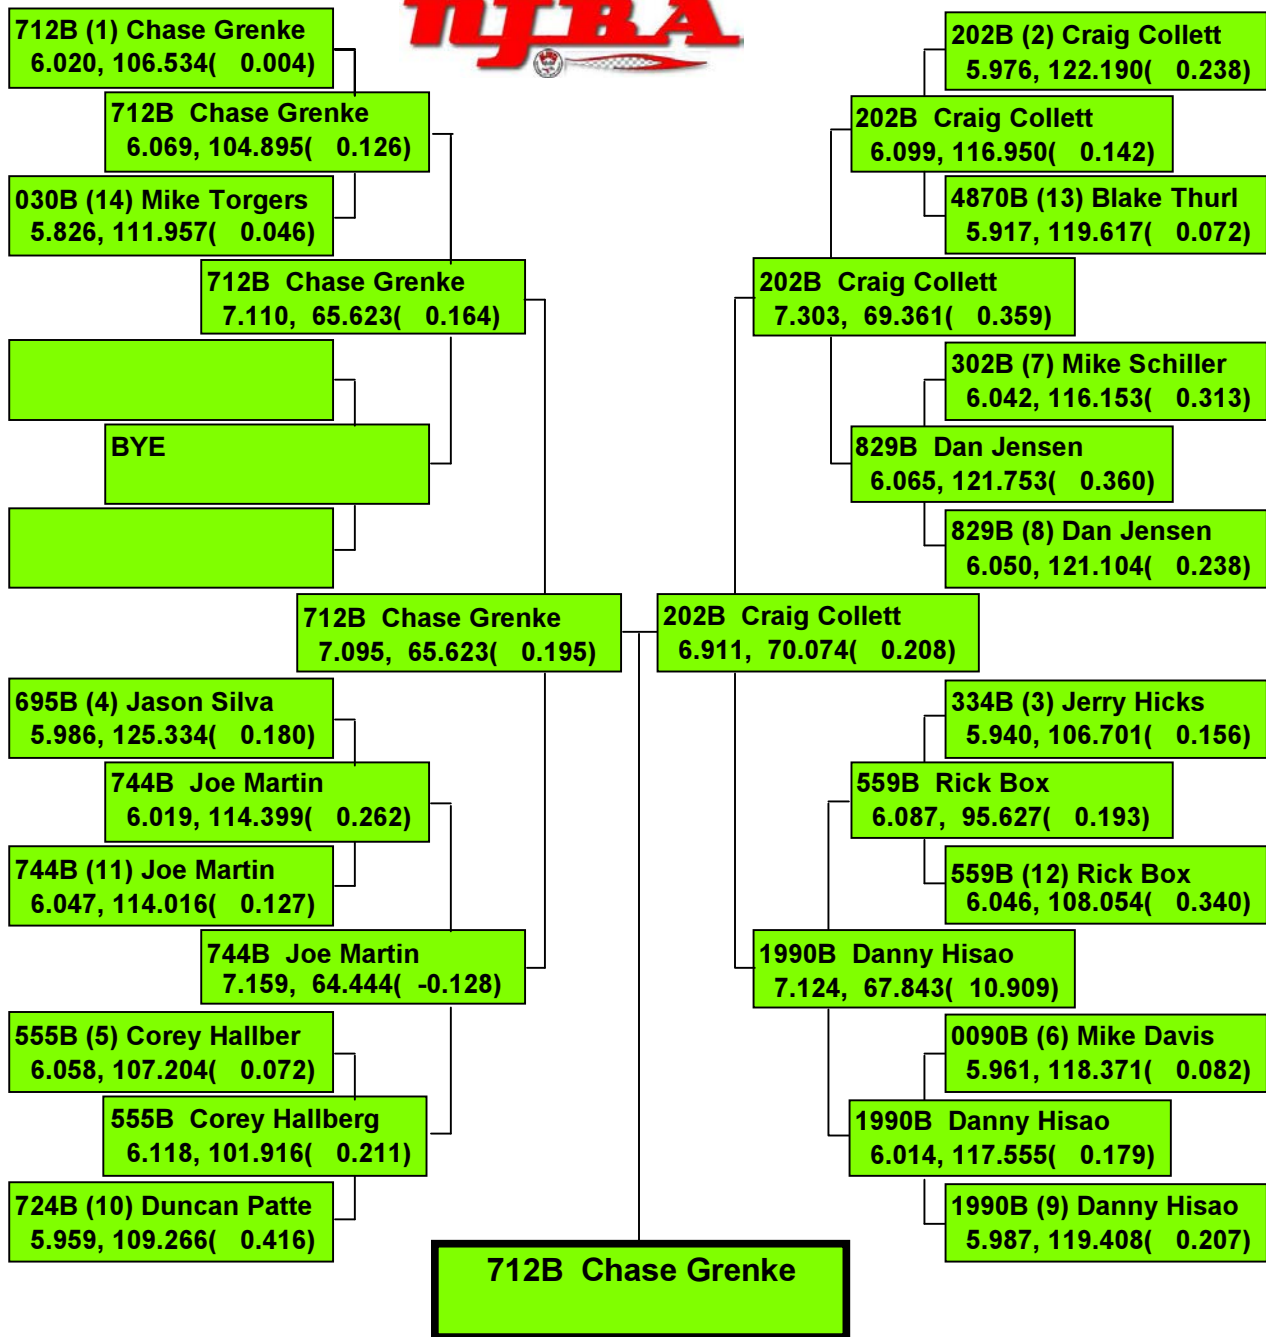

MAY MADNESS 2018

Precision Timing by www.DragTimeRacing.com

MAY MADNESS 2018

225B (1) Tara Scribner
11.016, 87.891(0.005)

BYE

225B Tara Scribner

Precision Timing by www.DragTimeRacing.com

Class: 11.00-11.99 - STOCK ELIMINATOR

Racers in Class:1

Printed: SUNDAY 05/20/18 17:13:08

MAY MADNESS 2018

Precision Timing by www.DragTimeRacing.com

MAY MADNESS 2018

Precision Timing by www.DragTimeRacing.com

MAY MADNESS 2018

Precision Timing by www.DragTimeRacing.com