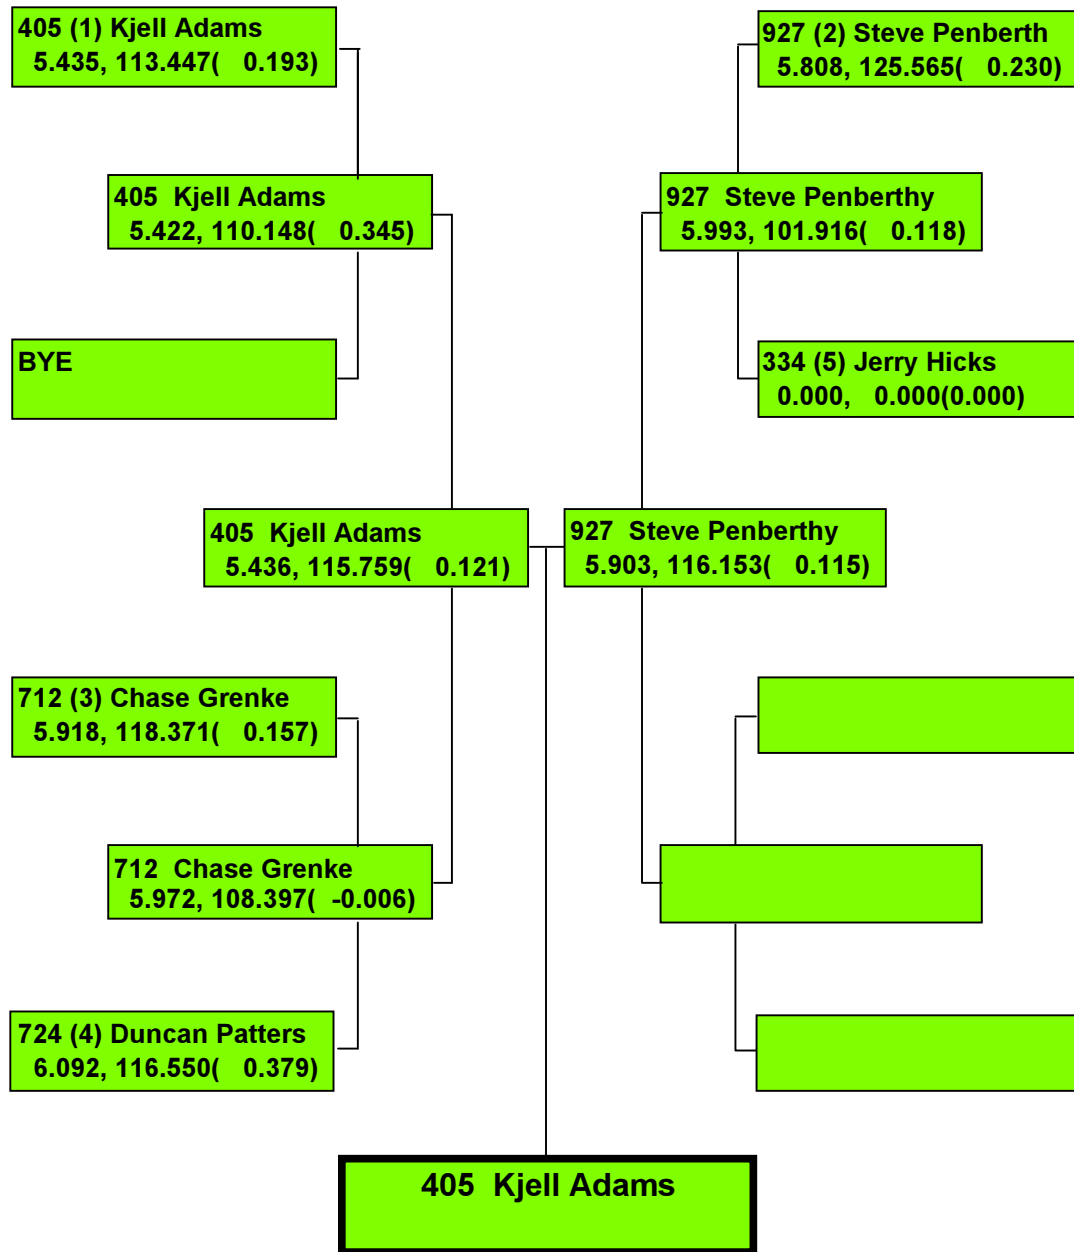

MAY MADNESS 2018

Precision Timing by www.DragTimeRacing.com

MAY MADNESS 2018

225B (1) Tara Scribner
11.016, 87.891(0.005)

BYE

225B Tara Scribner

Precision Timing by www.DragTimeRacing.com

Class: 11.00-11.99 - STOCK ELIMINATOR

MAY MADNESS 2018

Precision Timing by www.DragTimeRacing.com

MAY MADNESS 2018

Precision Timing by www.DragTimeRacing.com

Class: SE - SUPER ELIMINATOR

Racers in Class:25

Printed: SUNDAY 05/20/18 17:13:08

MAY MADNESS 2018