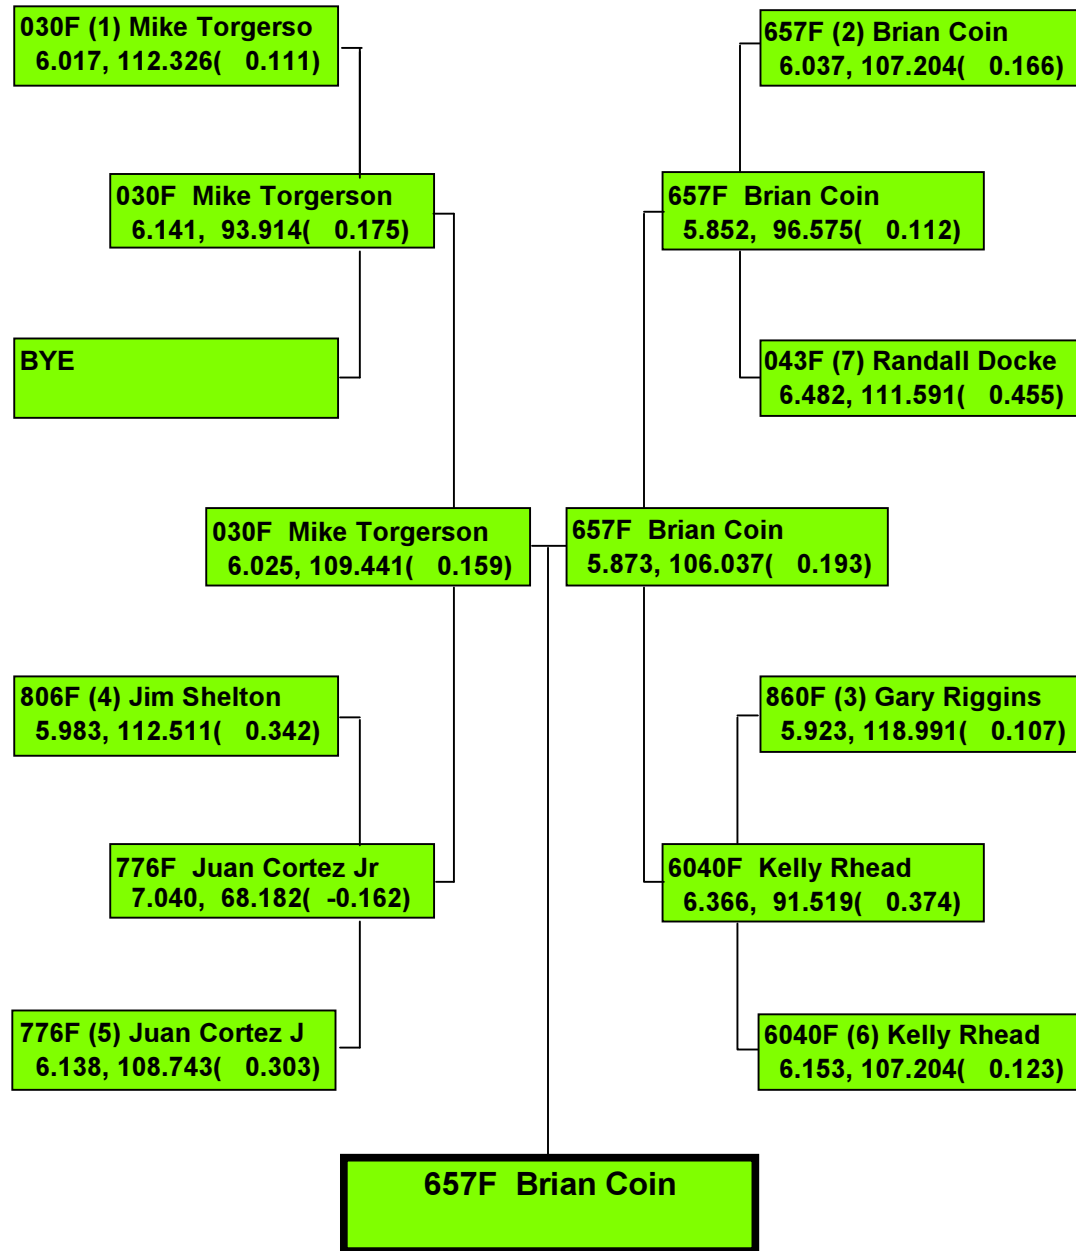

MAY MADNESS 2018

Precision Timing by www.DragTimeRacing.com