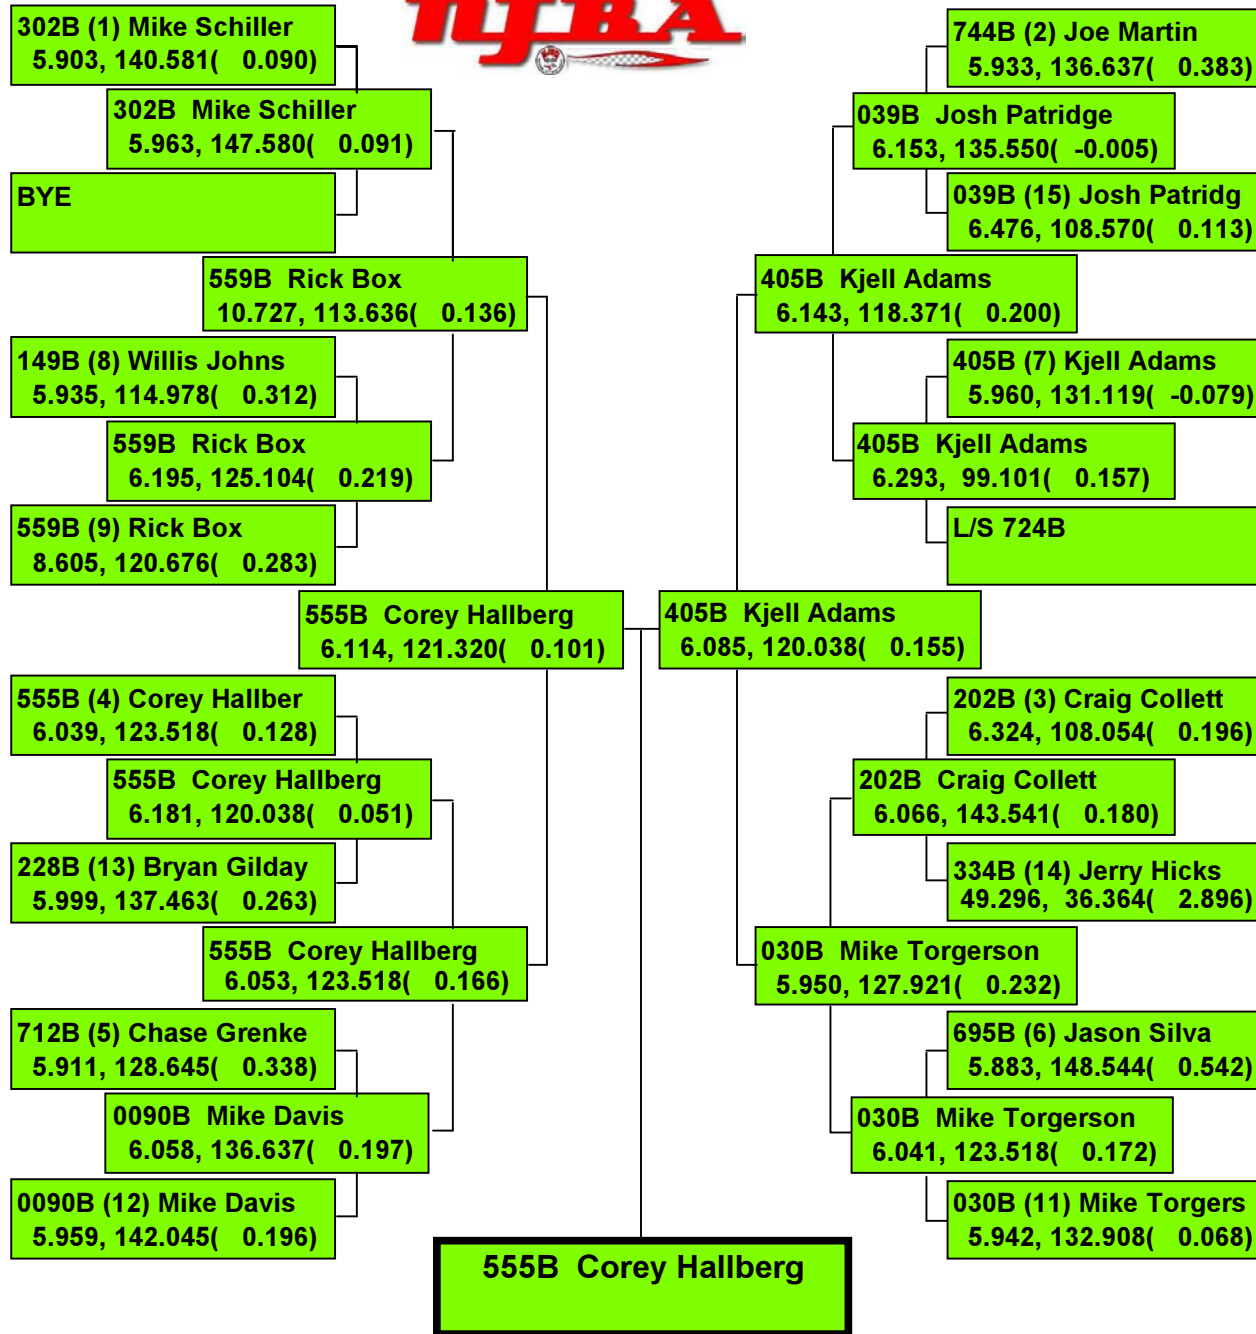

SEASON OPENER 2018

Precision Timing by www.DragTimeRacing.com

SEASON OPENER 2018

Precision Timing by www.DragTimeRacing.com

SEASON OPENER 2018

Precision Timing by www.DragTimeRacing.com

SEASON OPENER 2018

5555B (1) Tom
8.280, 128.940(0.119)

SEASON OPENER 2018

Precision Timing by www.DragTimeRacing.com