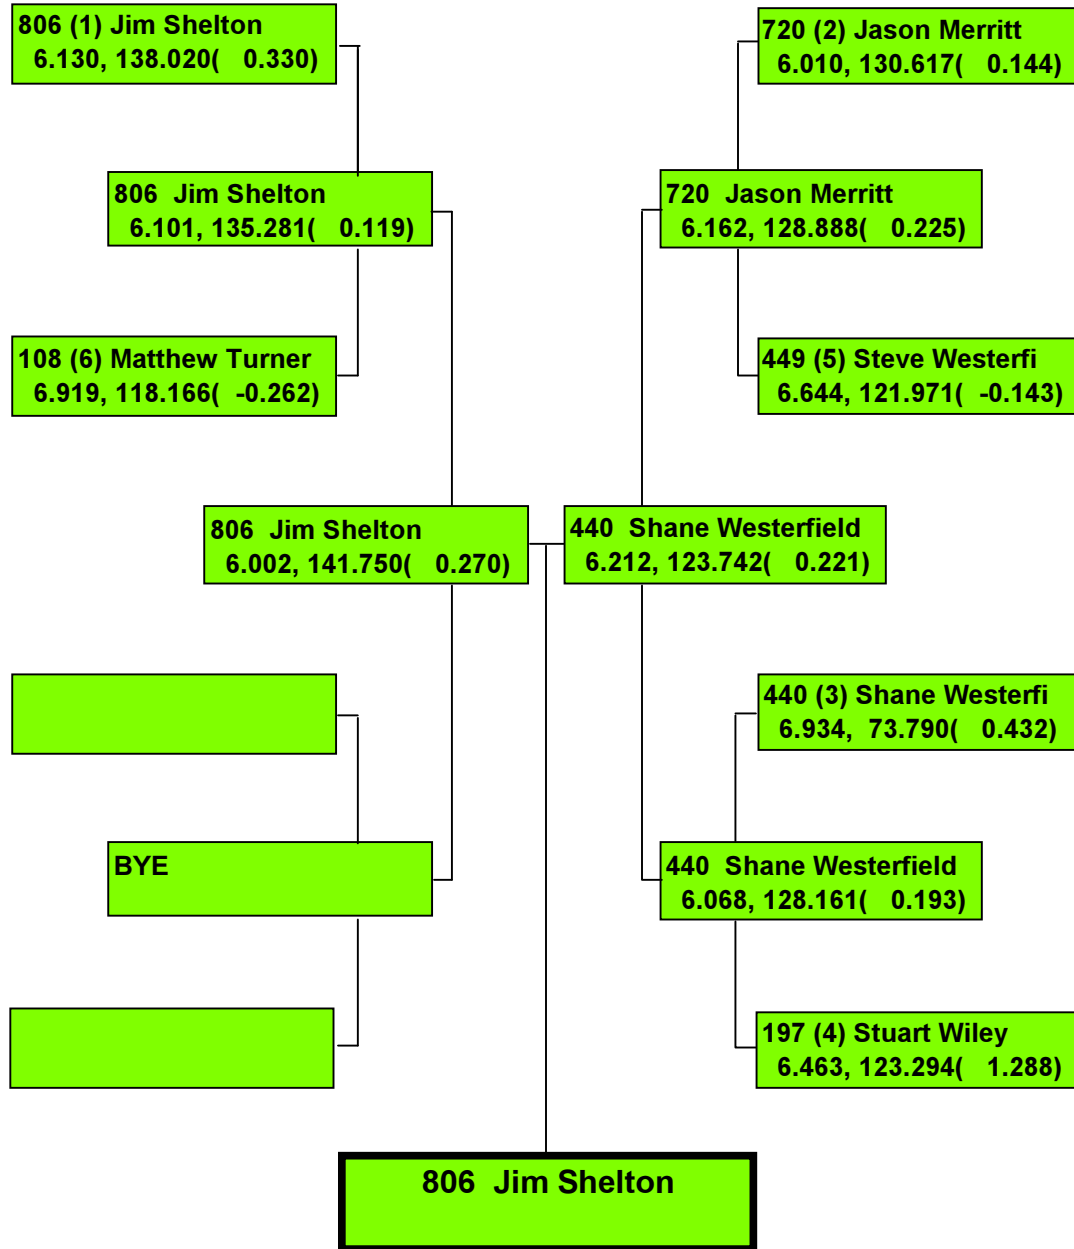

SEASON OPENER 2018

Precision Timing by www.DragTimeRacing.com