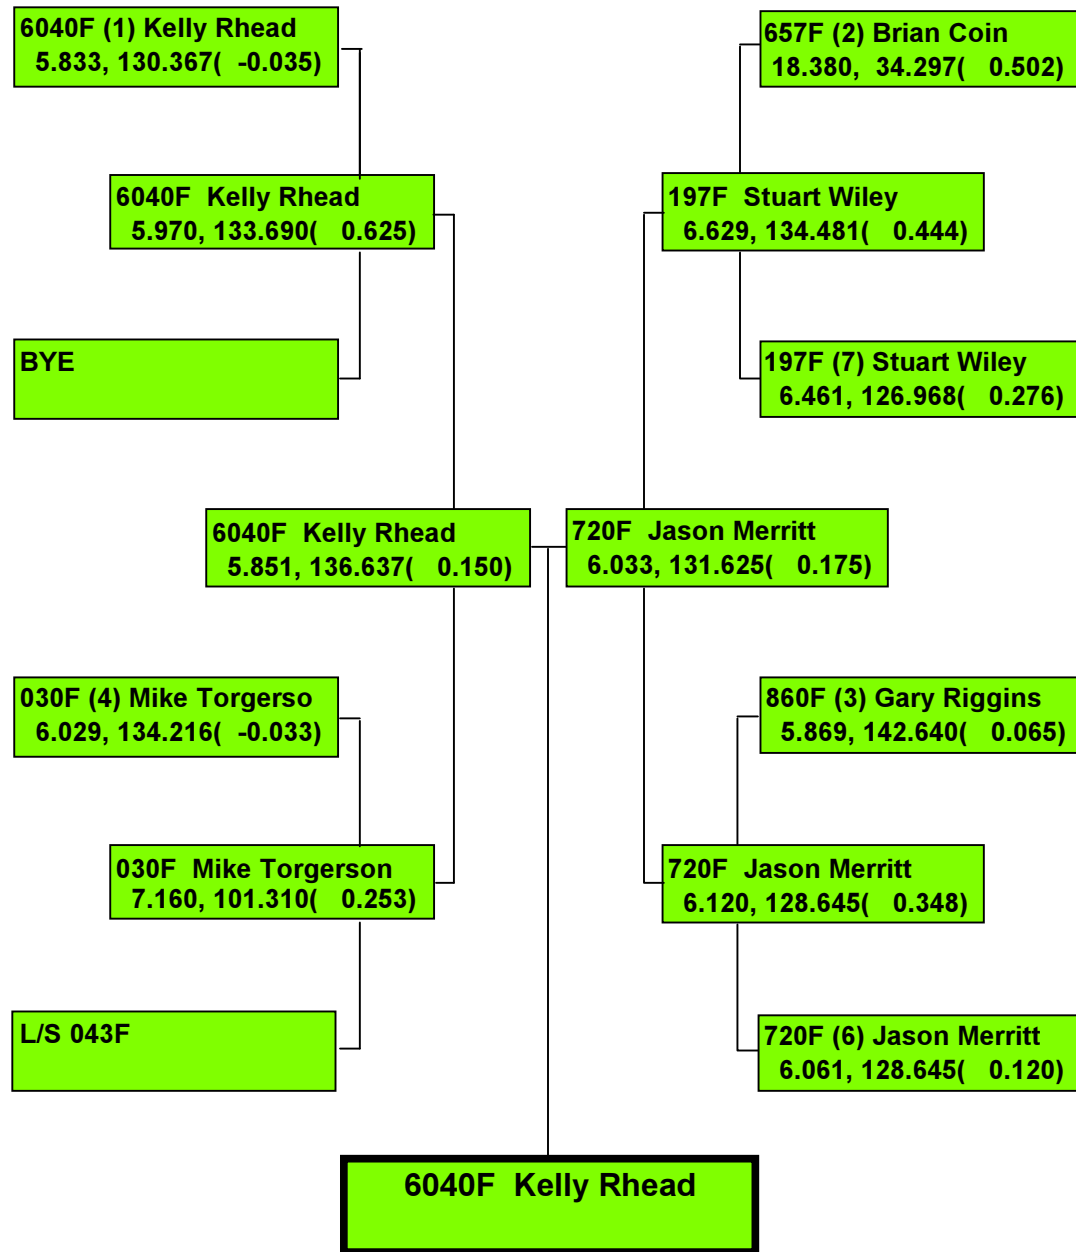

SEASON OPENER 2018

Precision Timing by www.DragTimeRacing.com