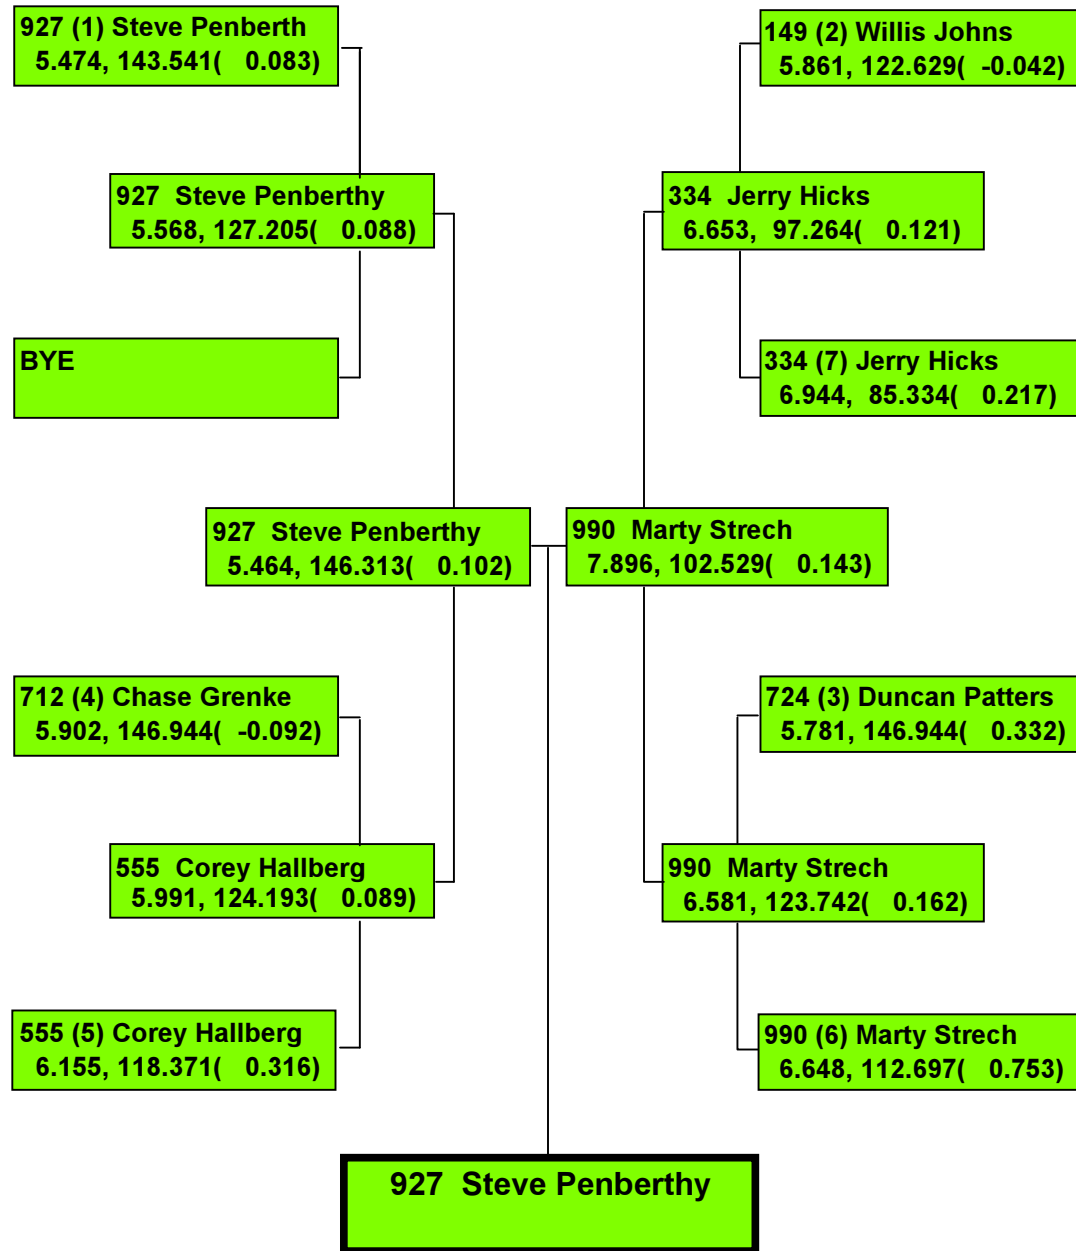

SEASON OPENER 2018

Precision Timing by www.DragTimeRacing.com

SEASON OPENER 2018

Precision Timing by www.DragTimeRacing.com

SEASON OPENER 2018

Precision Timing by www.DragTimeRacing.com

SEASON OPENER 2018

5555B (1) Tom
8.280, 128.940(0.119)

SEASON OPENER 2018

Precision Timing by www.DragTimeRacing.com

SEASON OPENER 2018

Precision Timing by www.DragTimeRacing.com

SEASON OPENER 2018

Precision Timing by www.DragTimeRacing.com

SEASON OPENER 2018

Precision Timing by www.DragTimeRacing.com

SEASON OPENER 2018

Precision Timing by www.DragTimeRacing.com