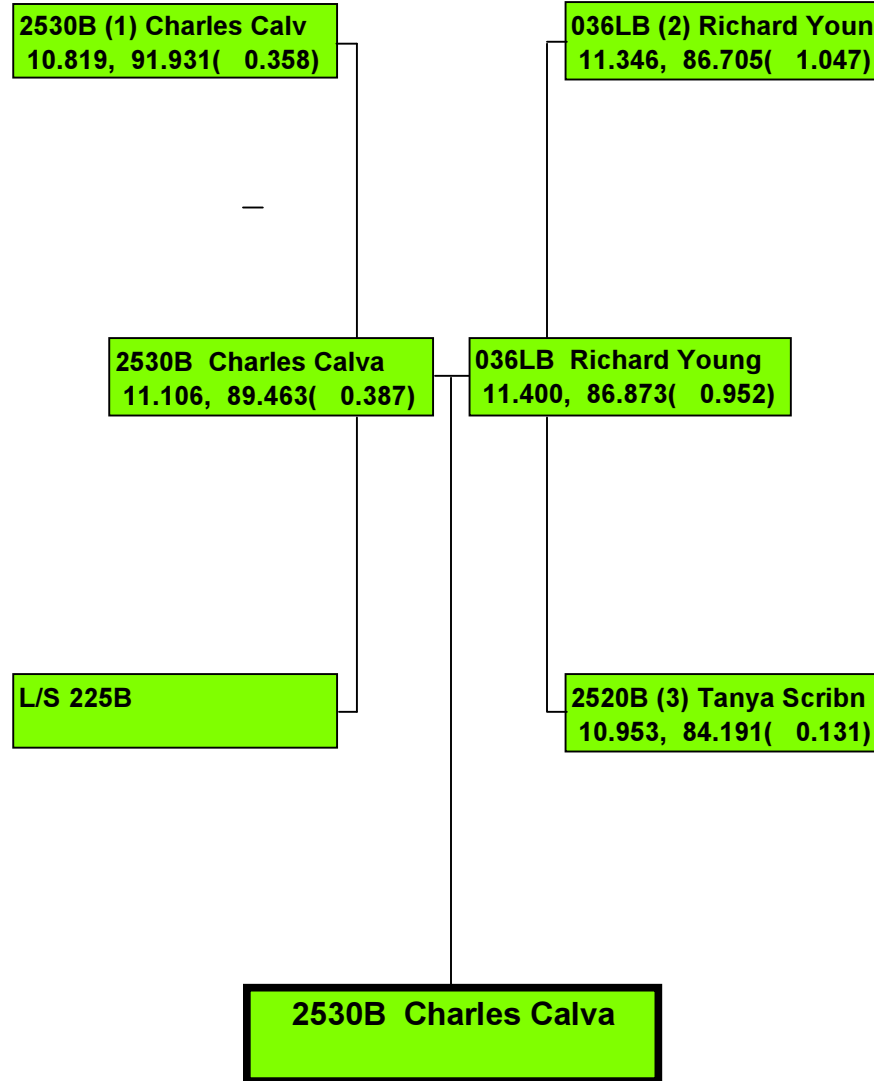

SEASON OPENER 2018

Precision Timing by www.DragTimeRacing.com

SEASON OPENER 2018

Precision Timing by www.DragTimeRacing.com

SEASON OPENER 2018

Precision Timing by www.DragTimeRacing.com

SEASON OPENER 2018

5555B (1) Tom
8.280, 128.940(0.119)

624B (2) Matt Hudson
8.125, 133.333(0.743)

5555B Tom Lagomarsino

Precision Timing by www.DragTimeRacing.com

SEASON OPENER 2018

Precision Timing by www.DragTimeRacing.com

SEASON OPENER 2018

Precision Timing by www.DragTimeRacing.com