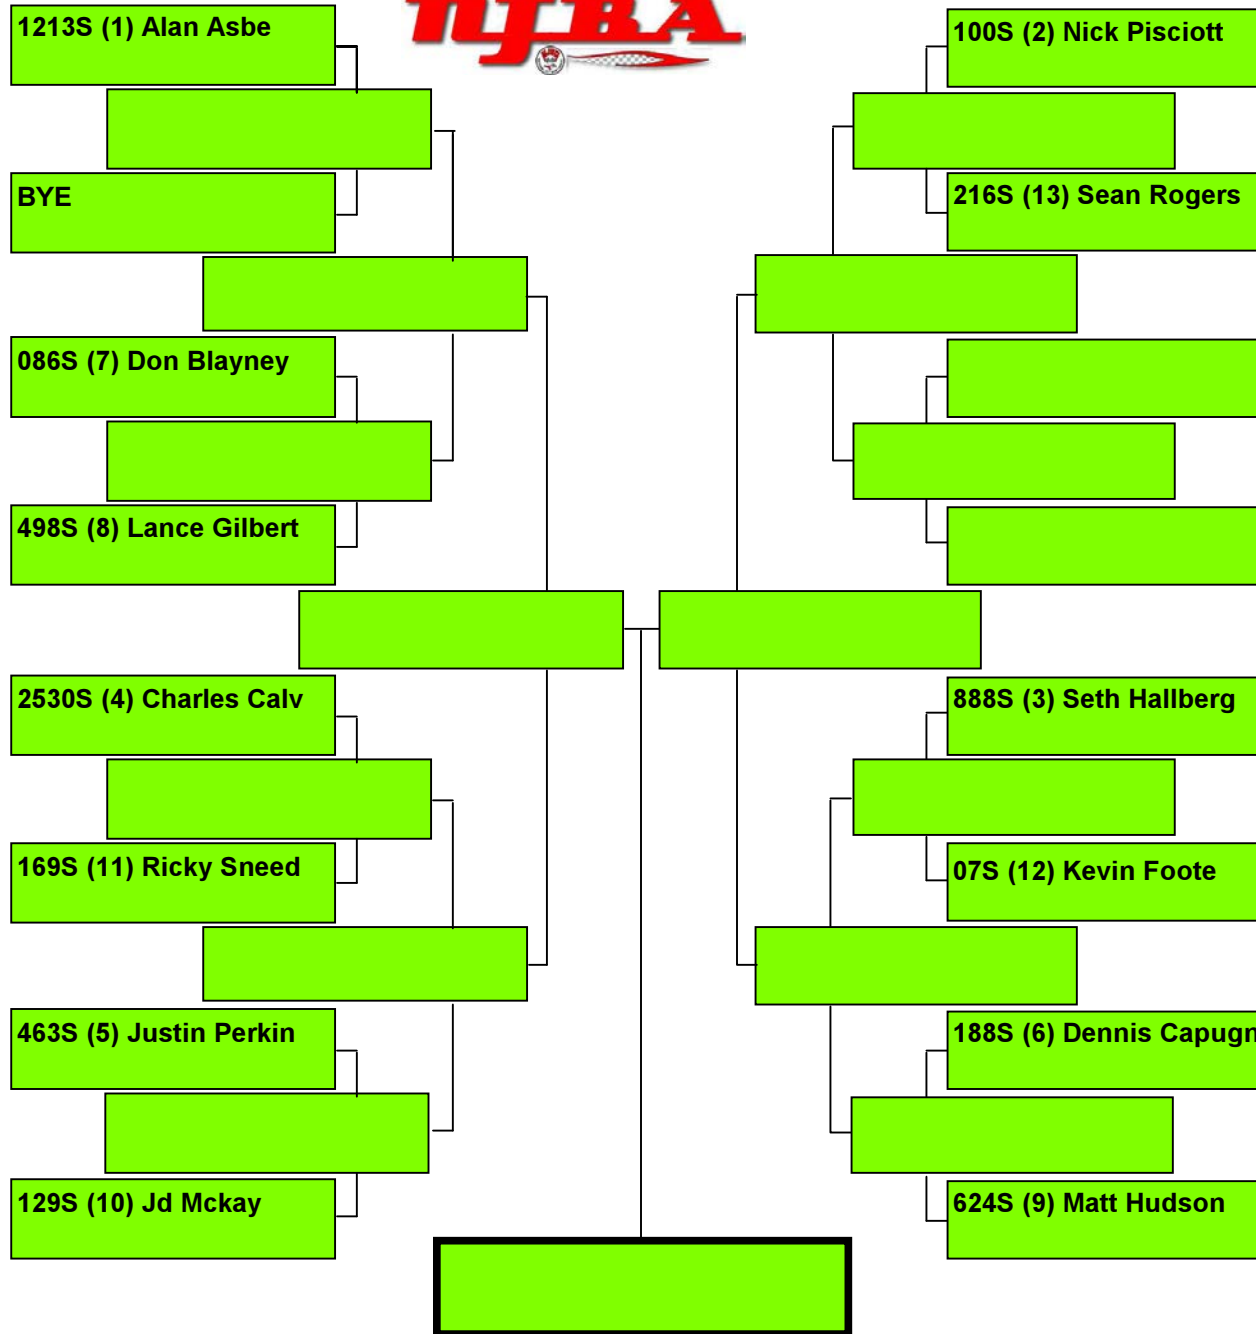

SEASON OPENER 2018

Precision Timing by www.DragTimeRacing.com

SEASON OPENER 2018

Precision Timing by www.DragTimeRacing.com

SEASON OPENER 2018

Precision Timing by www.DragTimeRacing.com

SEASON OPENER 2018

5555B (1) Tom
8.280, 128.940(0.119)

SEASON OPENER 2018

Precision Timing by www.DragTimeRacing.com

SEASON OPENER 2018

Precision Timing by www.DragTimeRacing.com

SEASON OPENER 2018

Precision Timing by www.DragTimeRacing.com

SEASON OPENER 2018

Precision Timing by www.DragTimeRacing.com

SEASON OPENER 2018

Precision Timing by www.DragTimeRacing.com