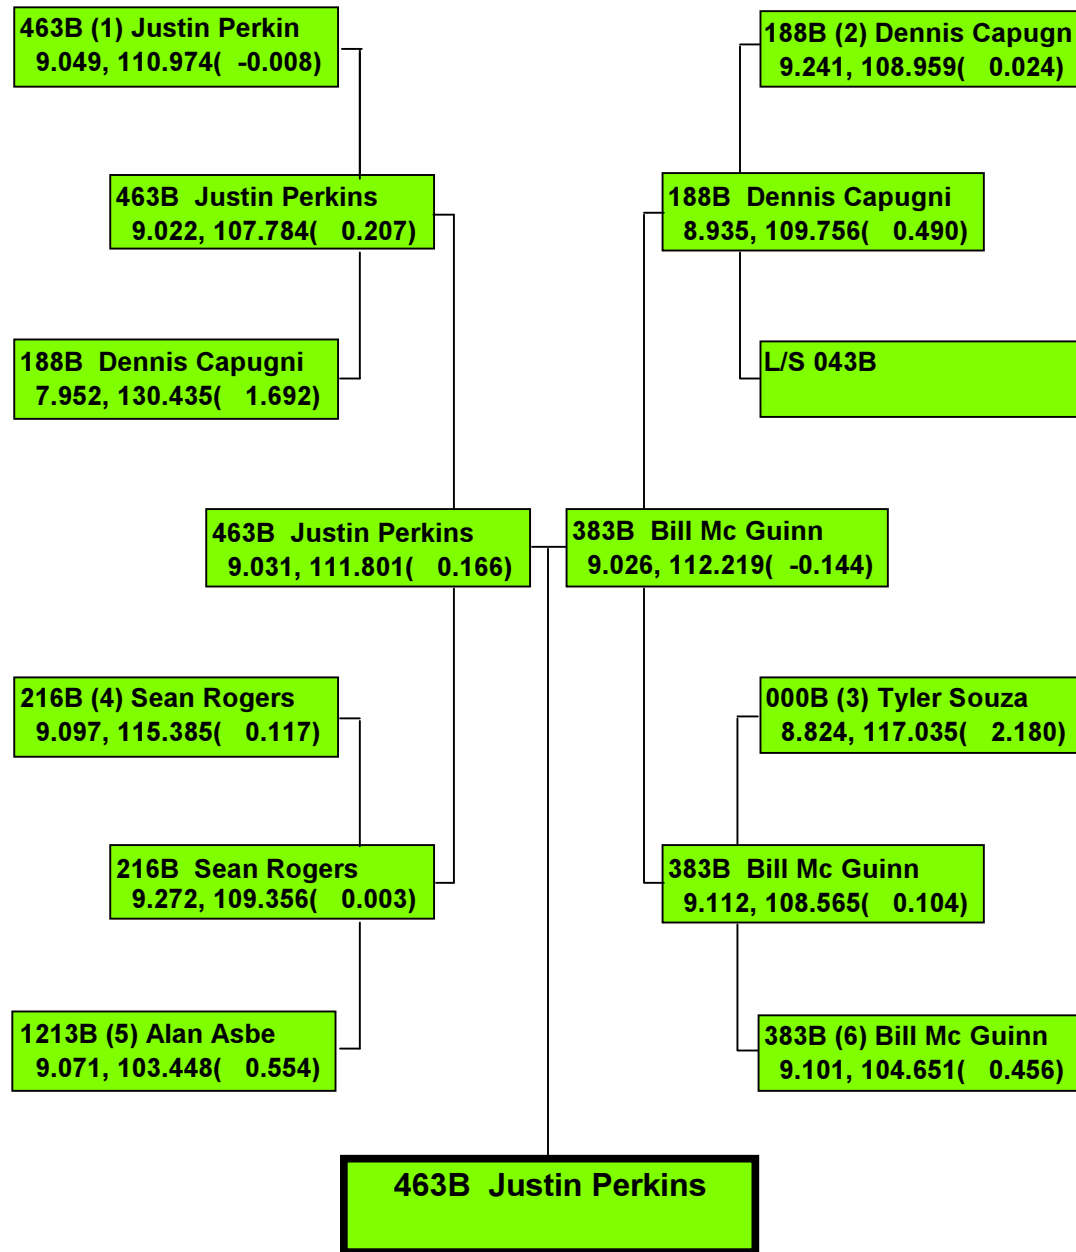

SEASON OPENER 2018

Precision Timing by www.DragTimeRacing.com

SEASON OPENER 2018

Precision Timing by www.DragTimeRacing.com

SEASON OPENER 2018

Precision Timing by www.DragTimeRacing.com

SEASON OPENER 2018

5555B (1) Tom
8.280, 128.940(0.119)

624B (2) Matt Hudson
8.125, 133.333(0.743)

5555B Tom Lagomarsino

Precision Timing by www.DragTimeRacing.com

SEASON OPENER 2018

Precision Timing by www.DragTimeRacing.com

SEASON OPENER 2018

Precision Timing by www.DragTimeRacing.com

SEASON OPENER 2018

Precision Timing by www.DragTimeRacing.com