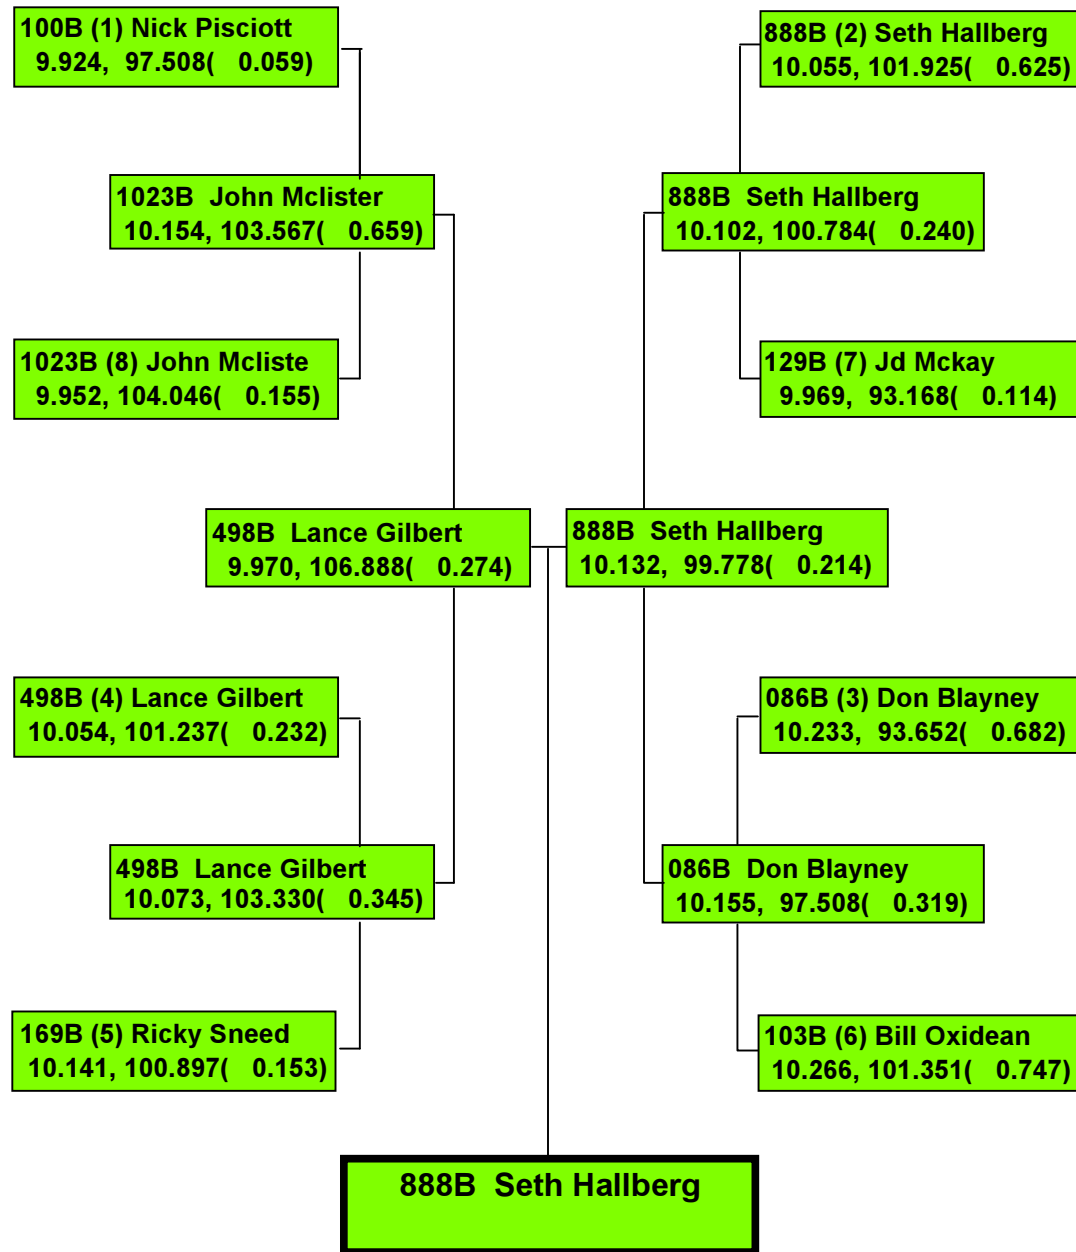

SEASON OPENER 2018

Precision Timing by www.DragTimeRacing.com

SEASON OPENER 2018

Precision Timing by www.DragTimeRacing.com

SEASON OPENER 2018

Precision Timing by www.DragTimeRacing.com

SEASON OPENER 2018

5555B (1) Tom
8.280, 128.940(0.119)

624B (2) Matt Hudson
8.125, 133.333(0.743)

5555B Tom Lagomarsino

Precision Timing by www.DragTimeRacing.com

SEASON OPENER 2018

Precision Timing by www.DragTimeRacing.com

SEASON OPENER 2018

Precision Timing by www.DragTimeRacing.com

SEASON OPENER 2018

Precision Timing by www.DragTimeRacing.com