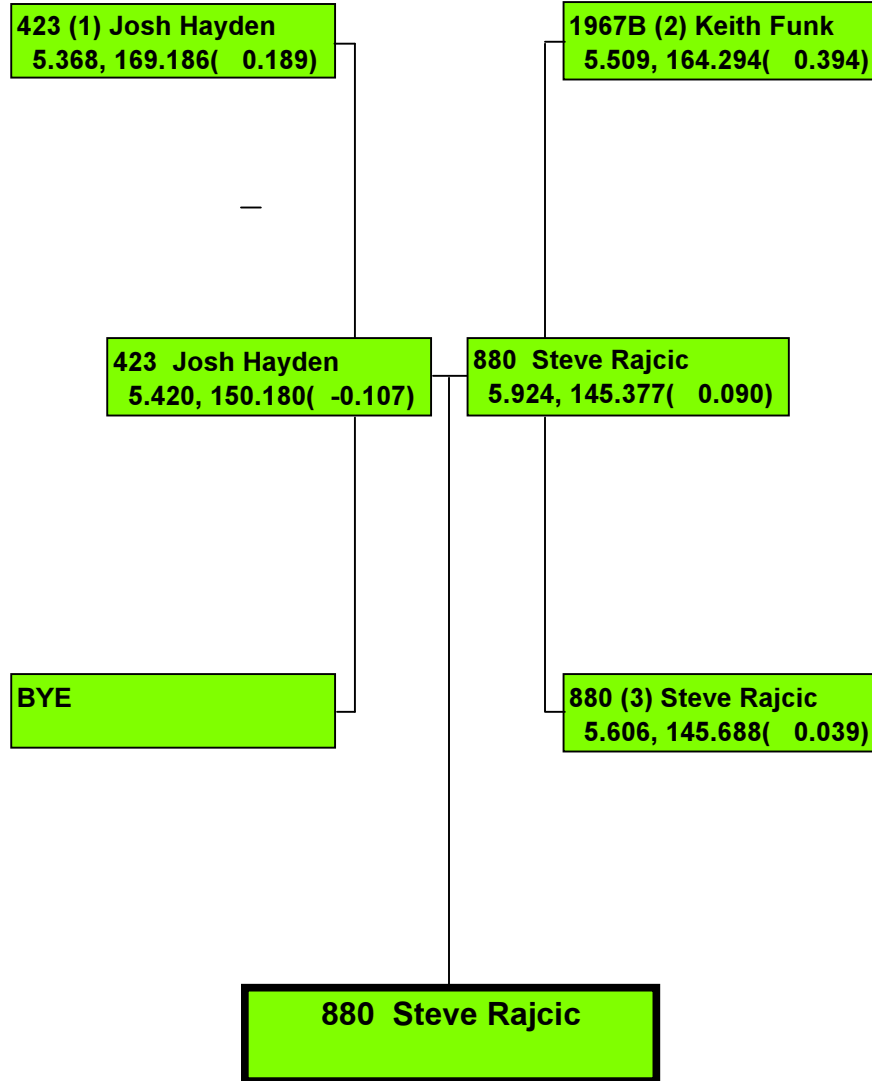

SEASON OPENER 2018

Precision Timing by www.DragTimeRacing.com

SEASON OPENER 2018

Precision Timing by www.DragTimeRacing.com

SEASON OPENER 2018

Precision Timing by www.DragTimeRacing.com

SEASON OPENER 2018

Precision Timing by www.DragTimeRacing.com