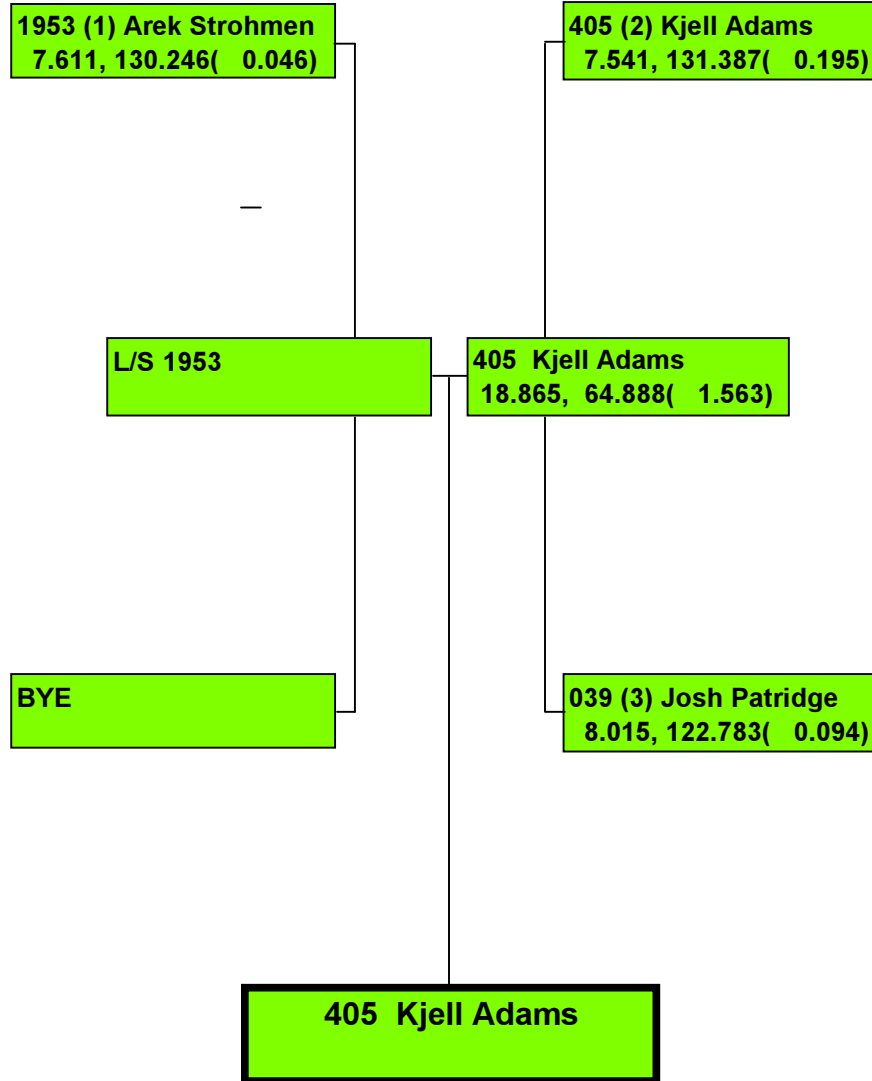

SEASON OPENER 2018

Precision Timing by www.DragTimeRacing.com