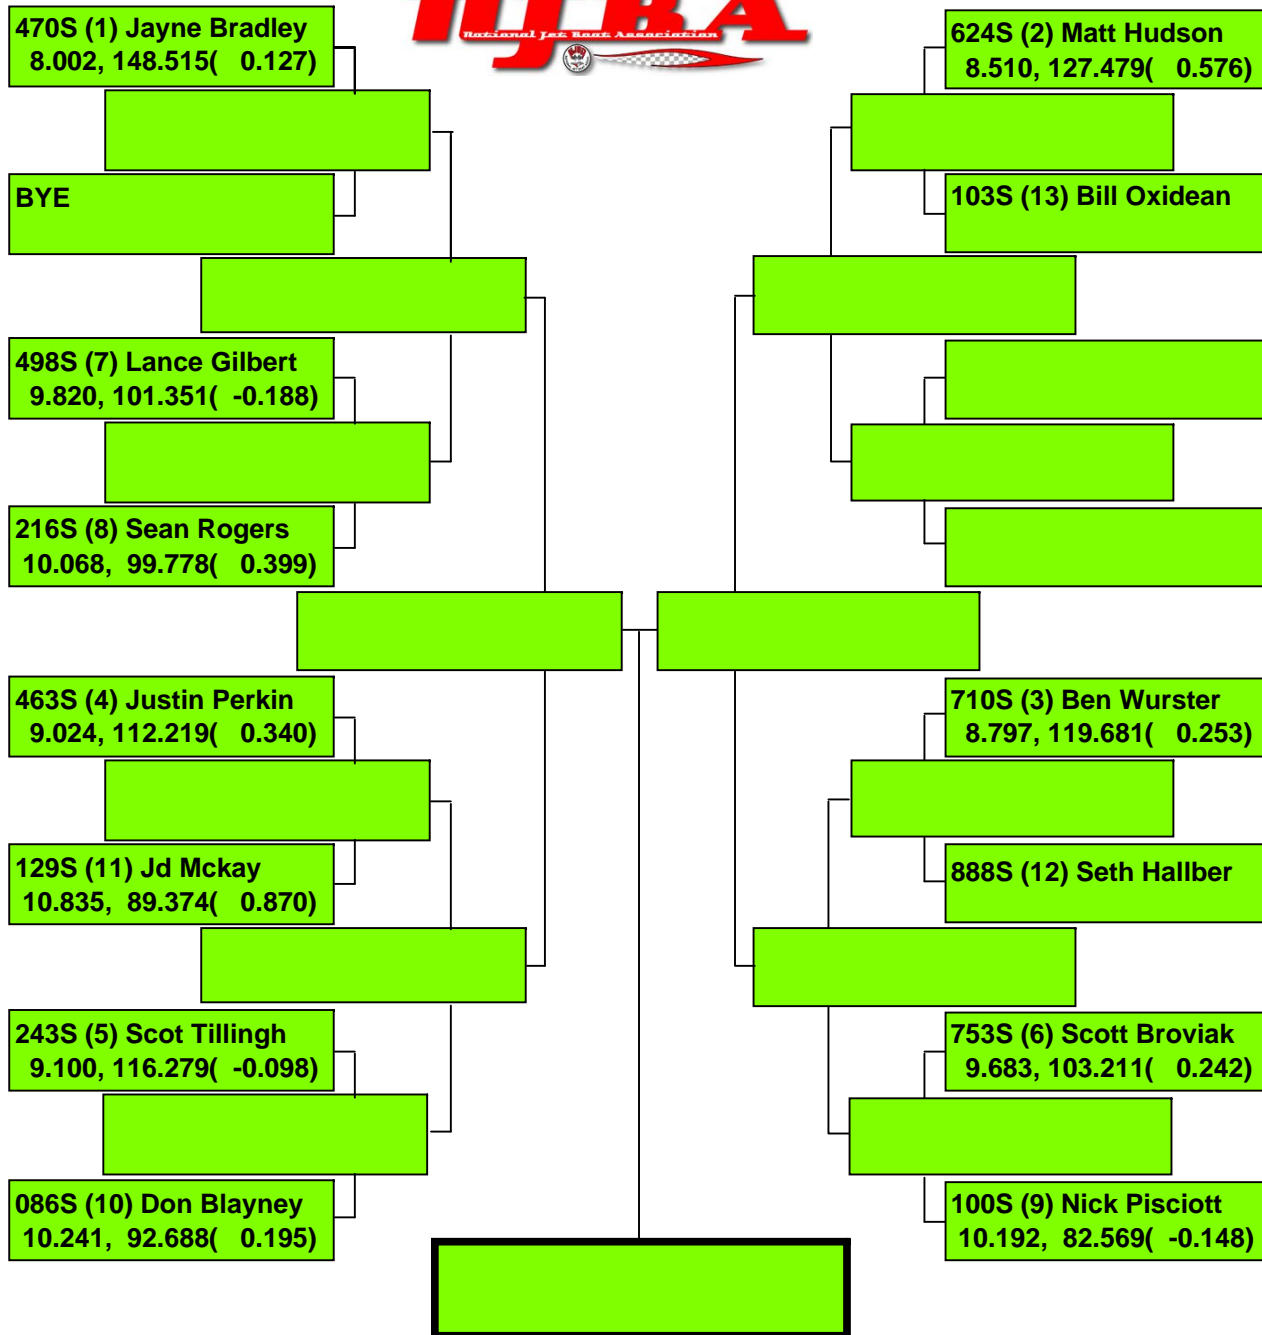

2017 SEASON OPENER

Precision Timing by www.DragTimeRacing.com