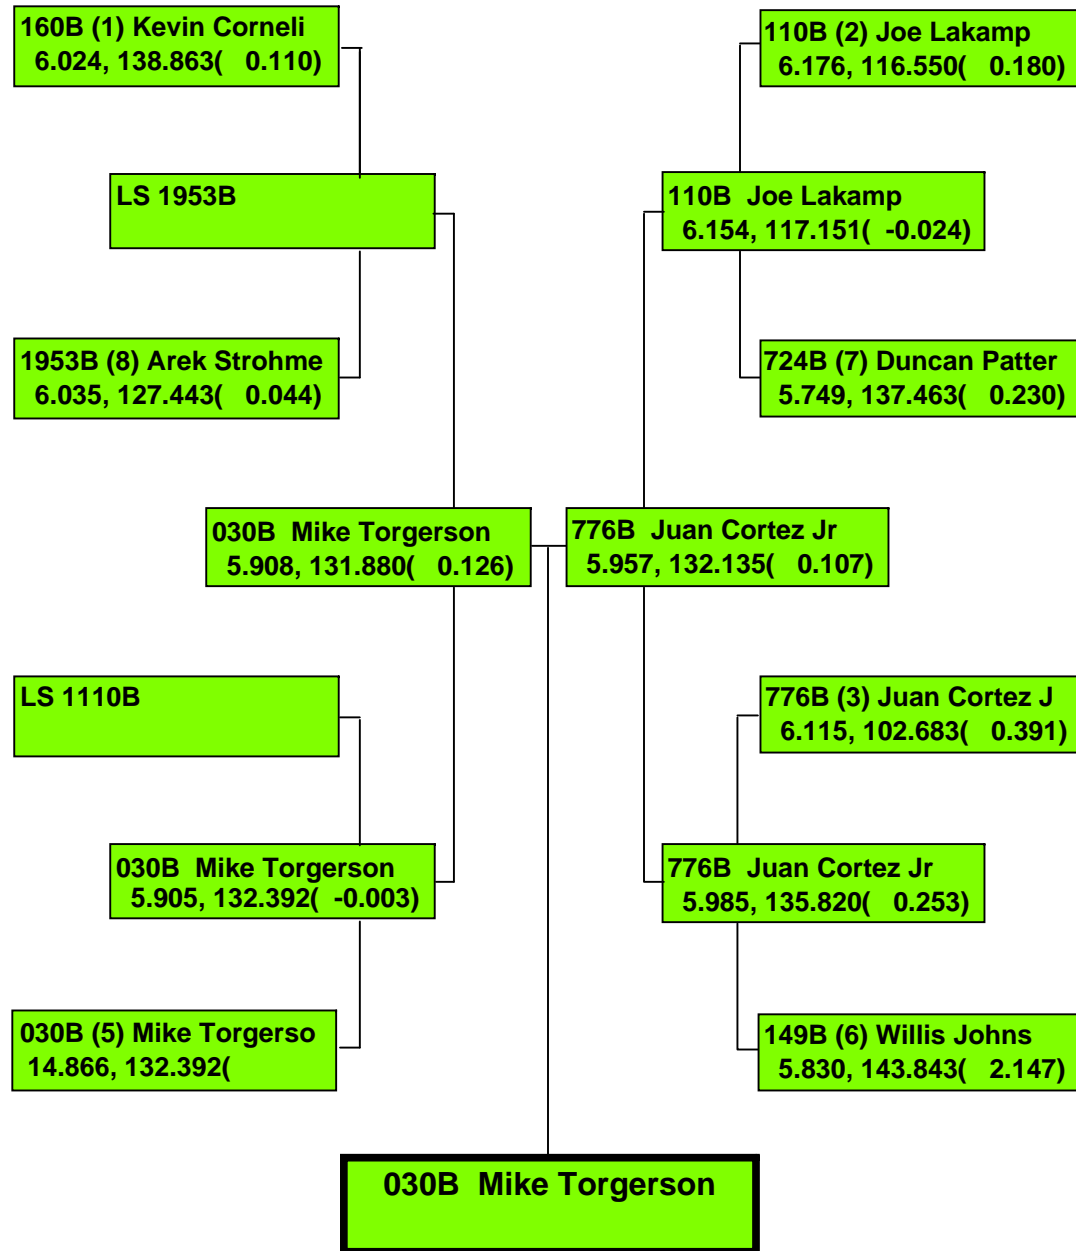

2017 SEASON OPENER

Precision Timing by www.DragTimeRacing.com