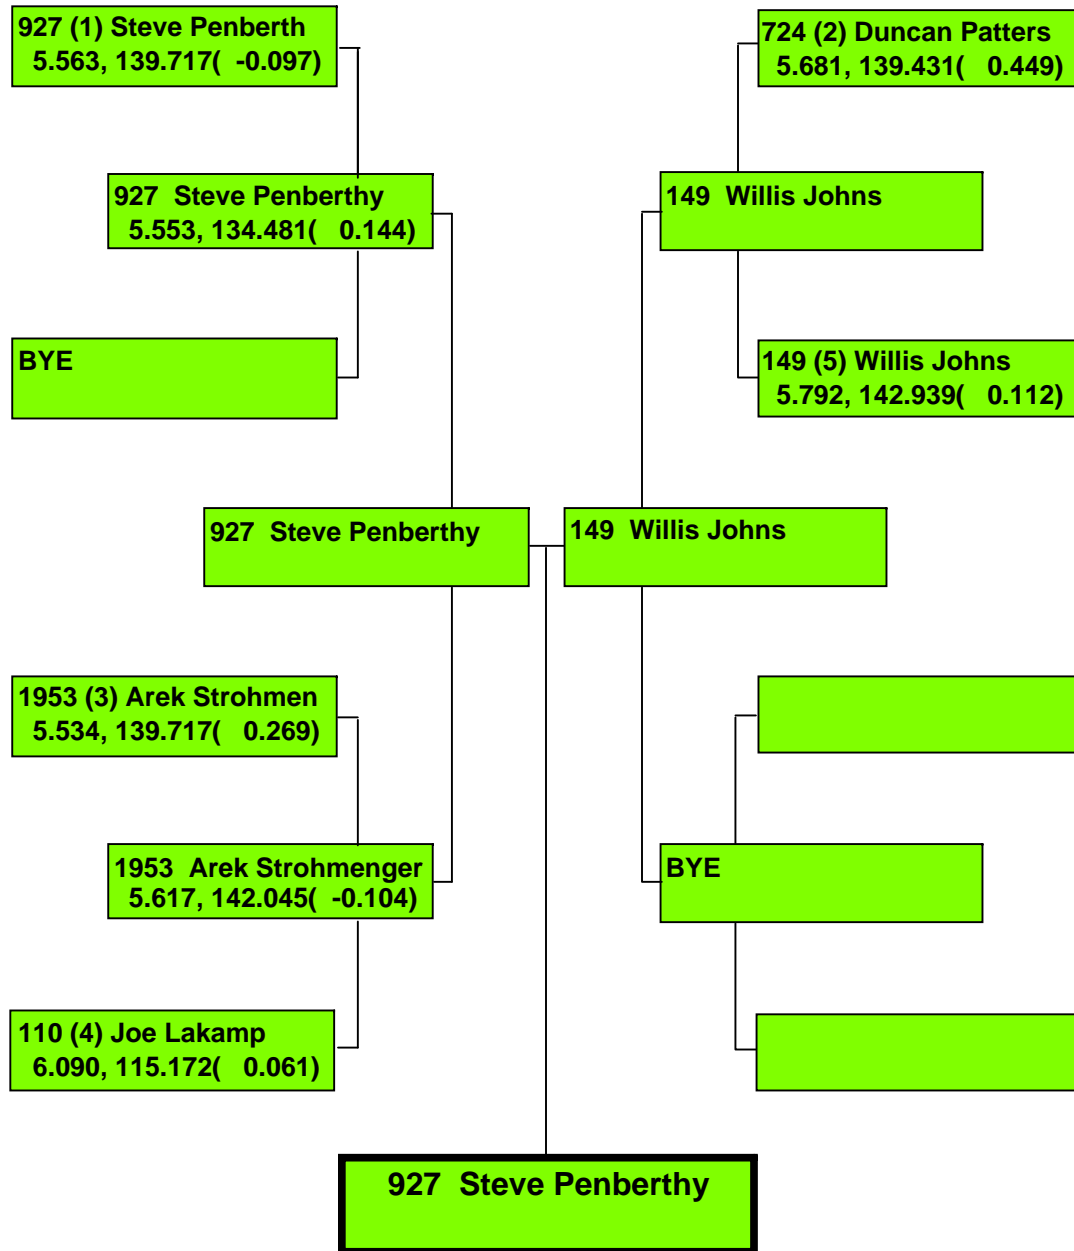

2017 SEASON OPENER

Precision Timing by www.DragTimeRacing.com