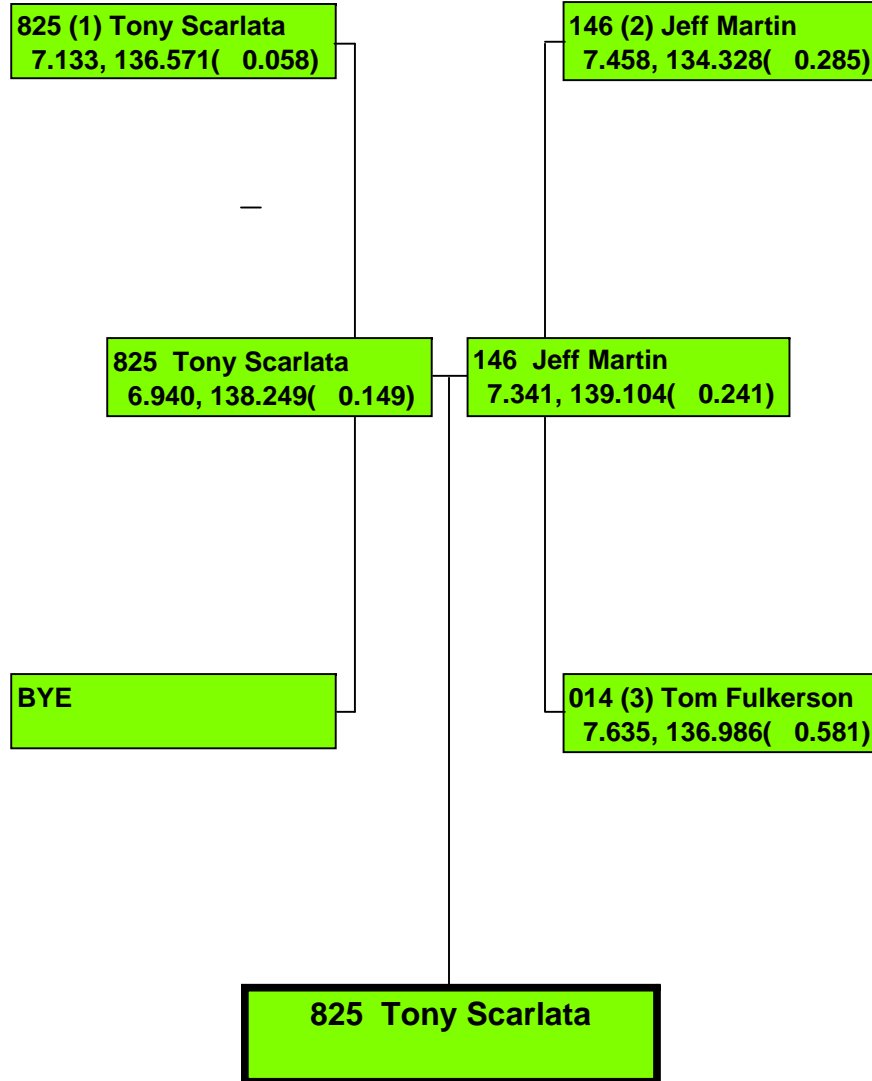

2017 SEASON OPENER

Precision Timing by www.DragTimeRacing.com