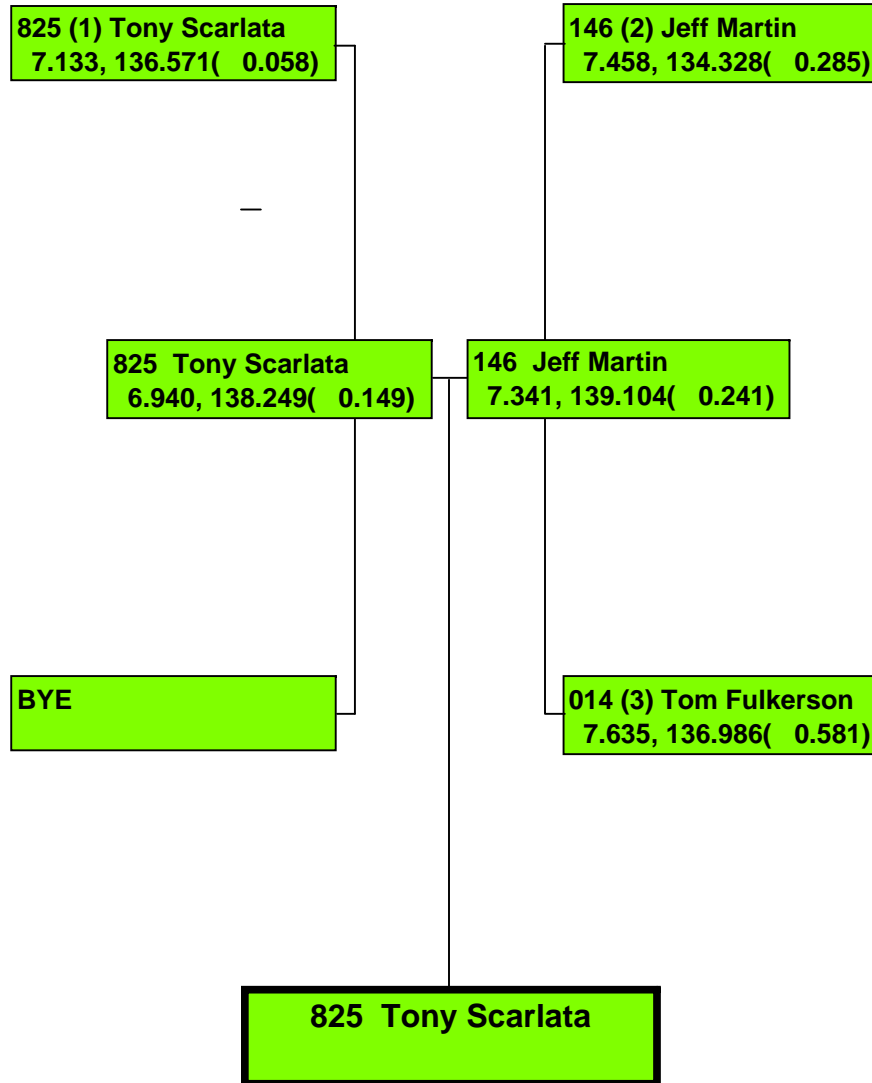

2017 SEASON OPENER

Precision Timing by www.DragTimeRacing.com