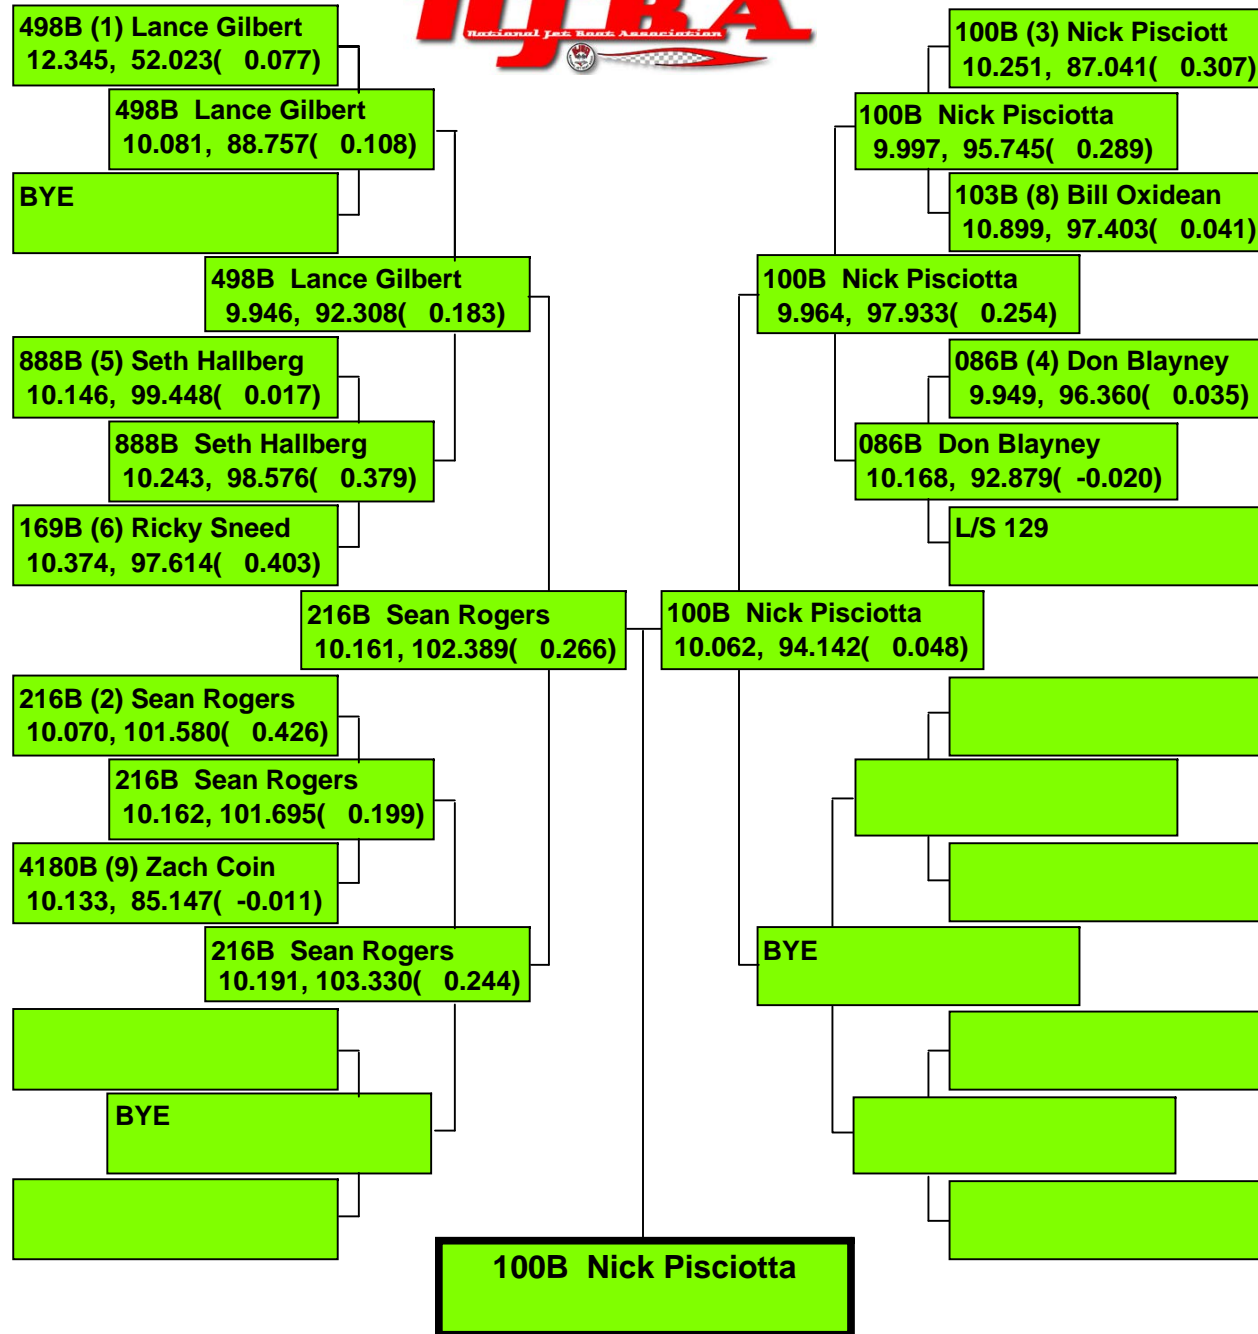

# 2017 SEASON OPENER

Precision Timing by [www.DragTimeRacing.com](http://www.DragTimeRacing.com)