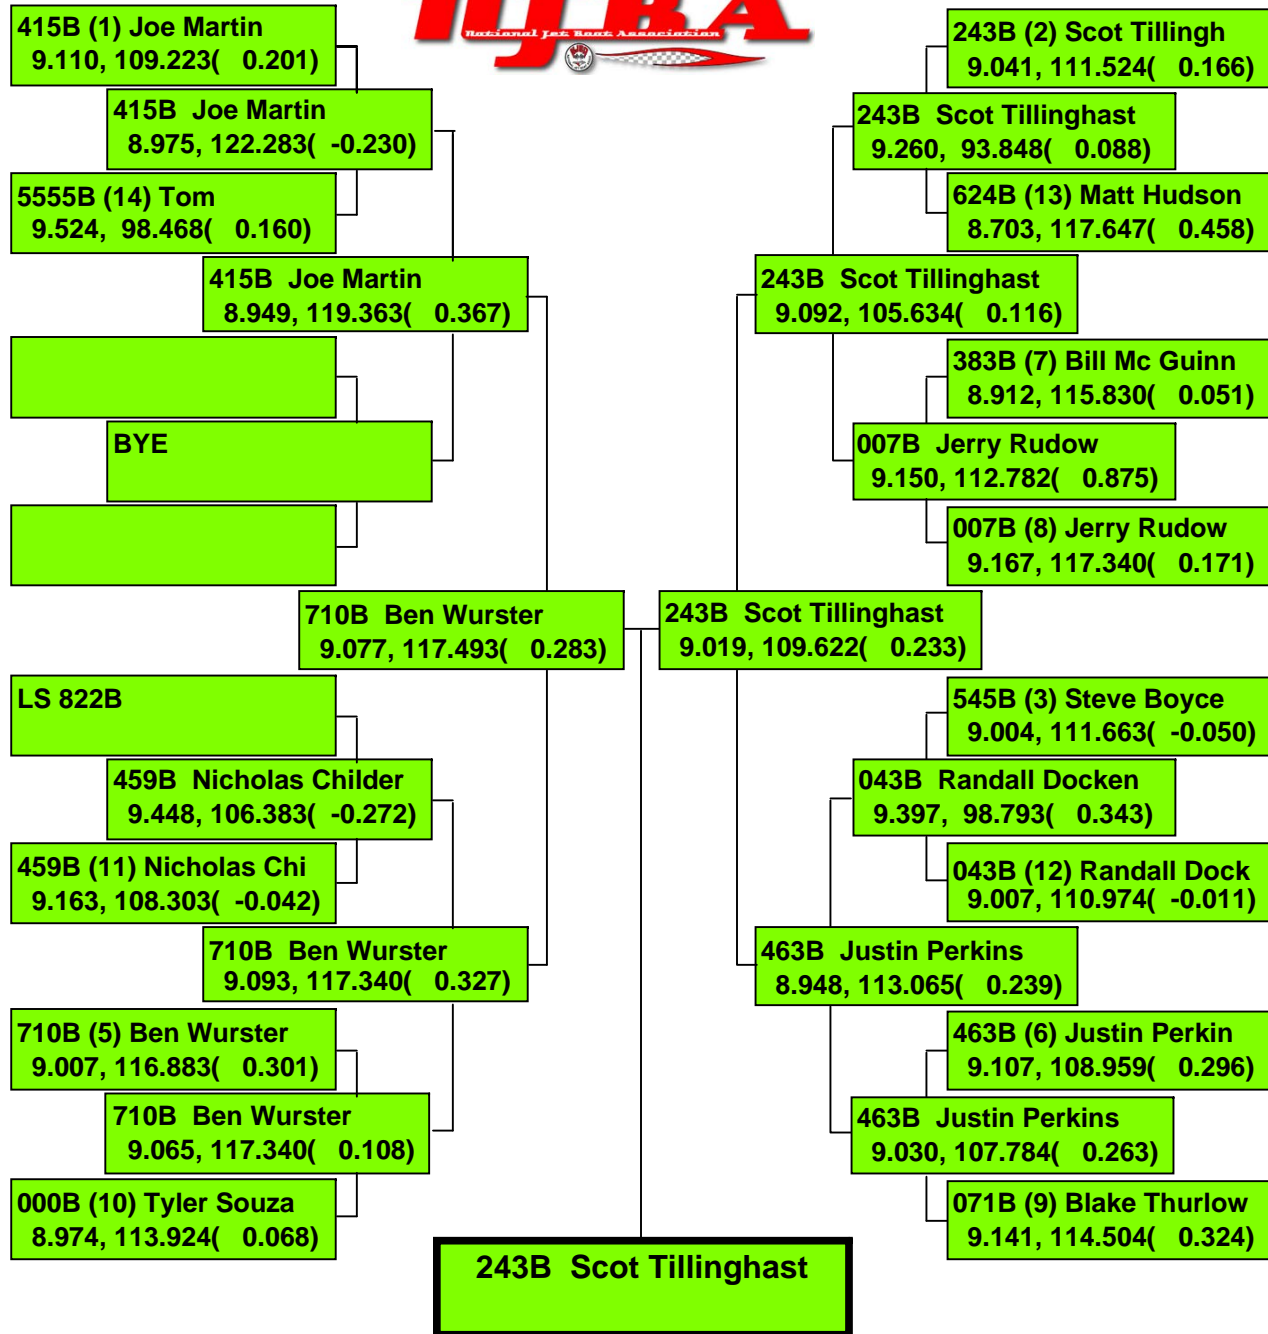

2017 SEASON OPENER

Precision Timing by www.DragTimeRacing.com