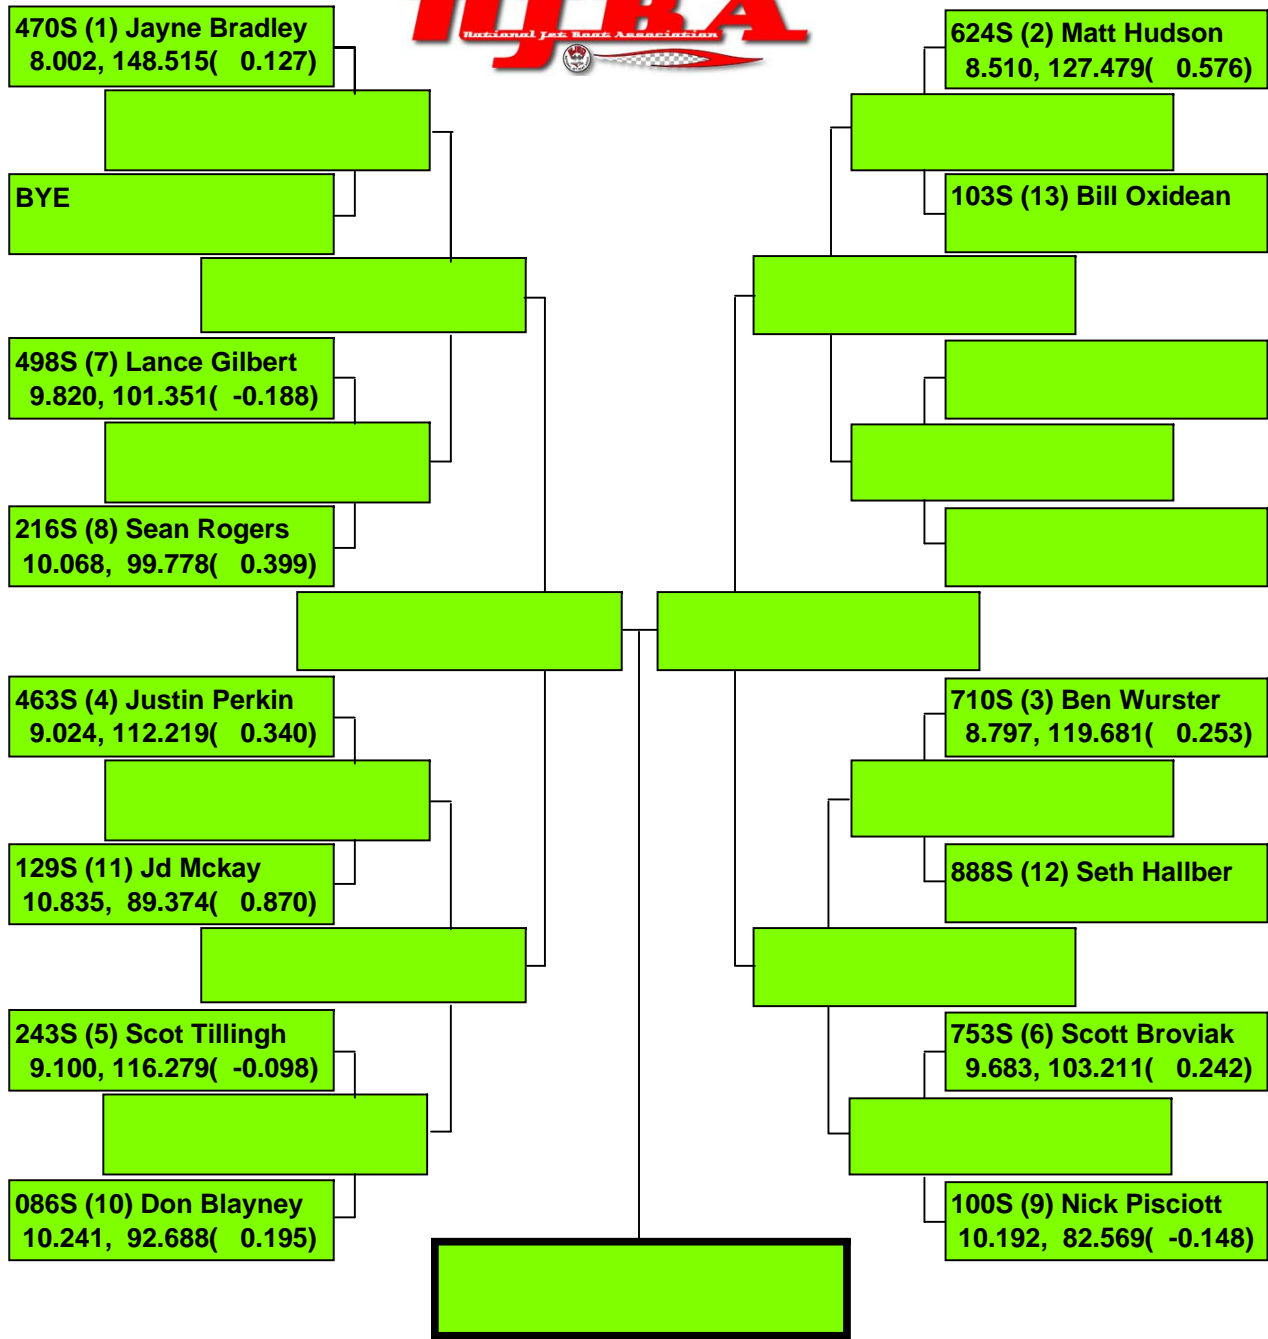

2017 SEASON OPENER

Precision Timing by www.DragTimeRacing.com