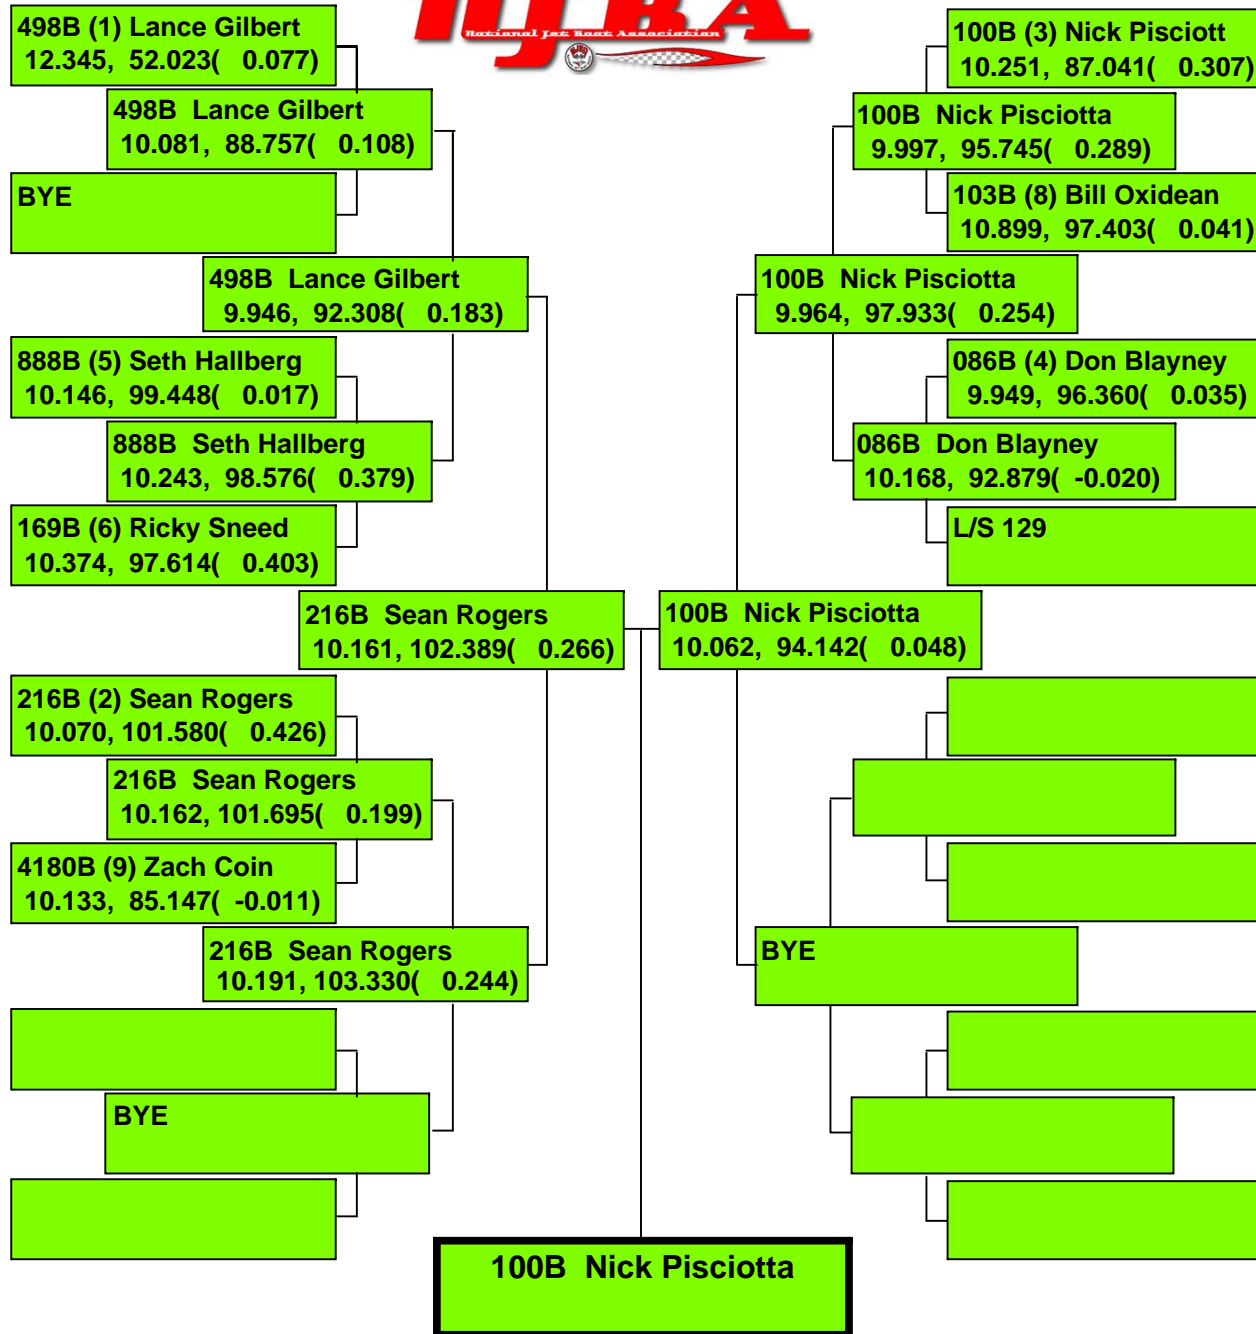

# 2017 SEASON OPENER

Precision Timing by [www.DragTimeRacing.com](http://www.DragTimeRacing.com)