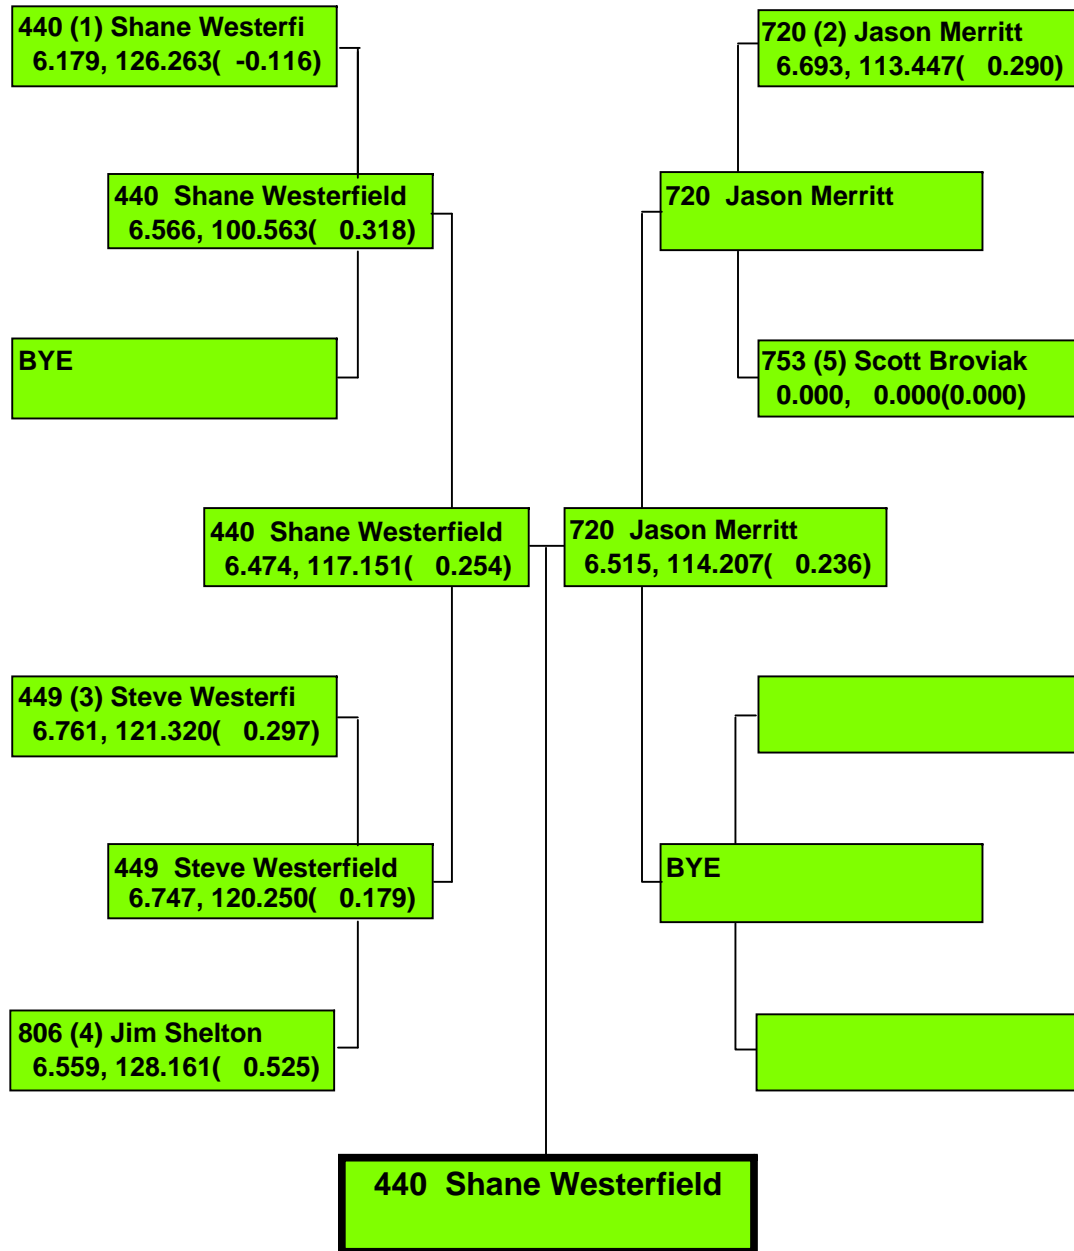

2017 SEASON OPENER

Precision Timing by www.DragTimeRacing.com