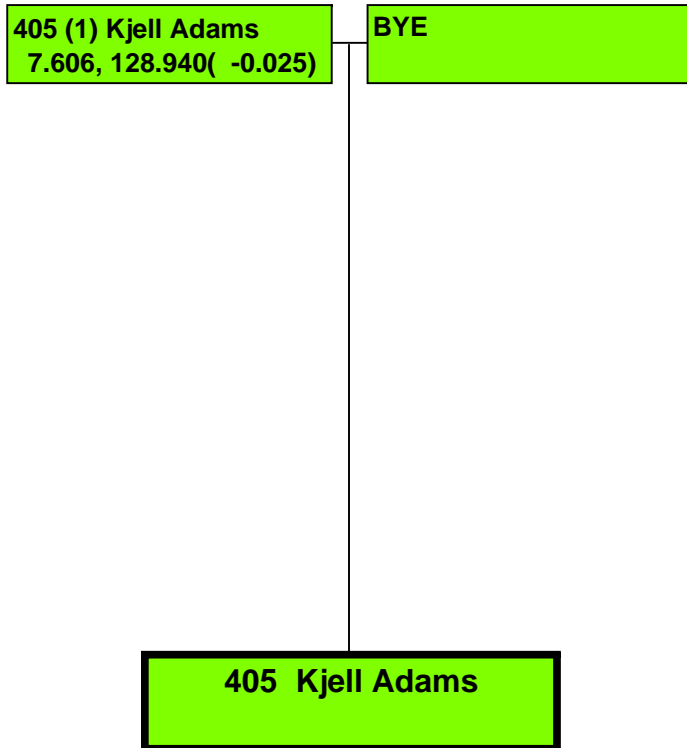

2017 SEASON OPENER

Precision Timing by www.DragTimeRacing.com