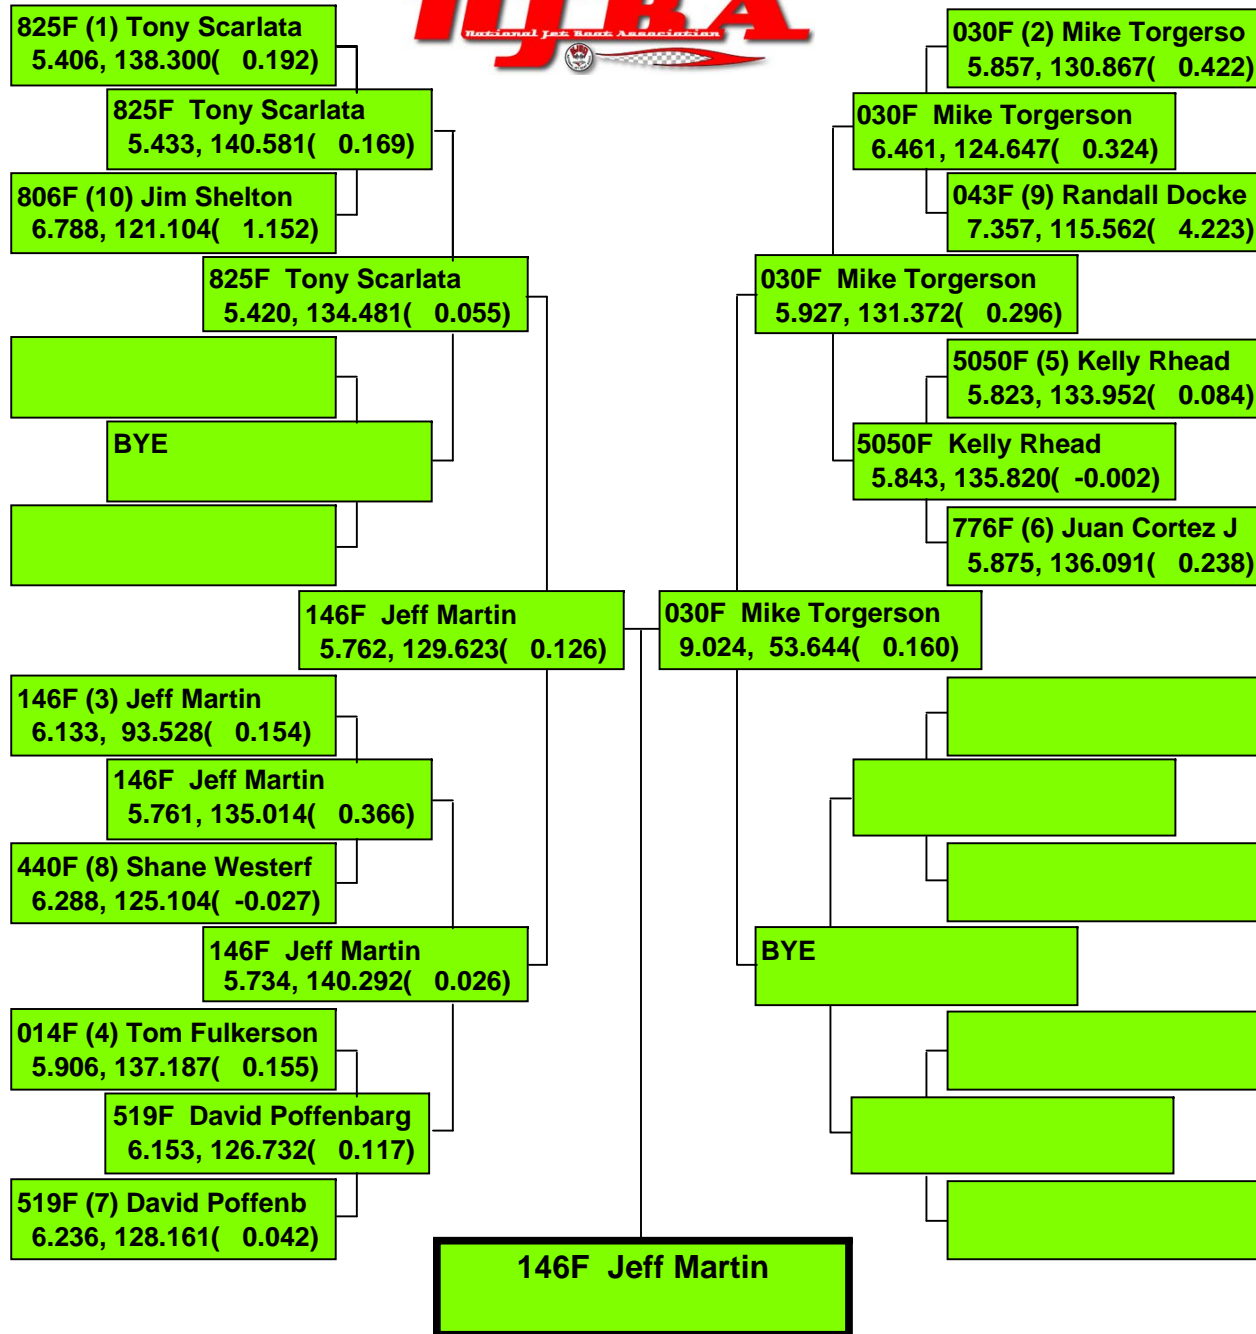

2017 SEASON OPENER

Precision Timing by www.DragTimeRacing.com