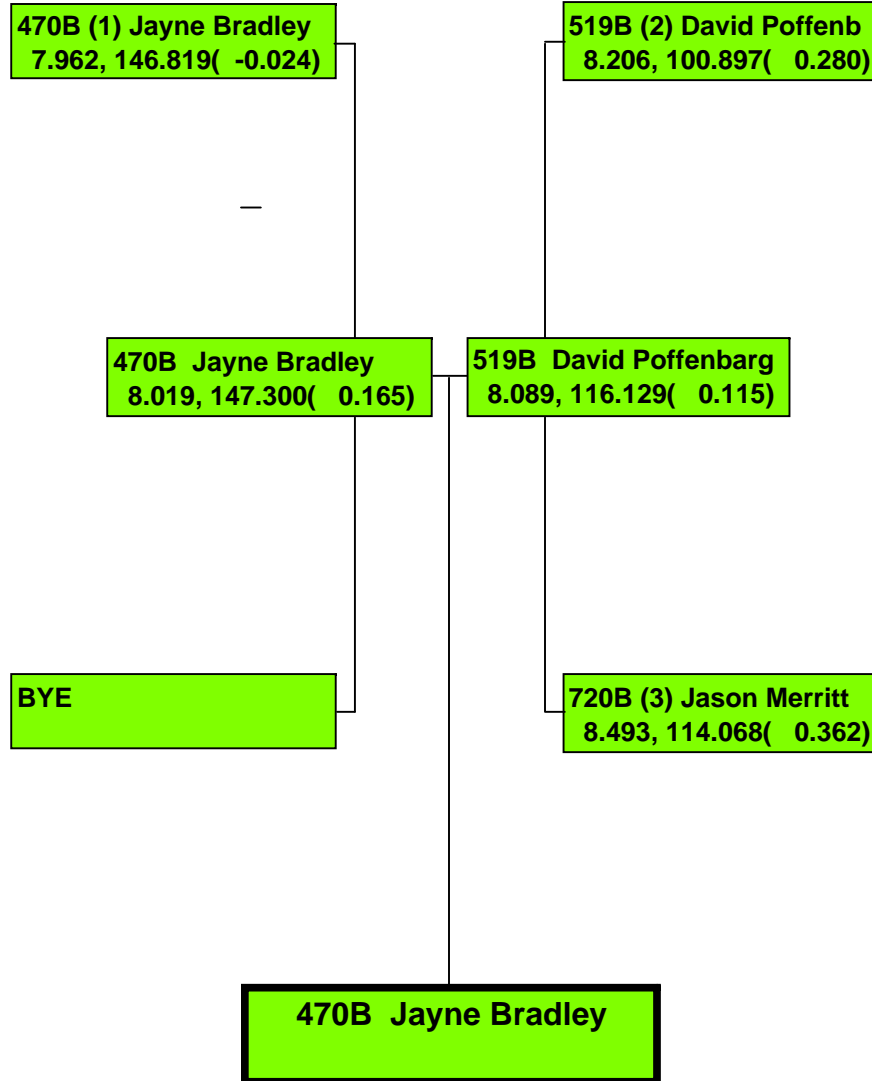

2017 SEASON OPENER

Precision Timing by www.DragTimeRacing.com